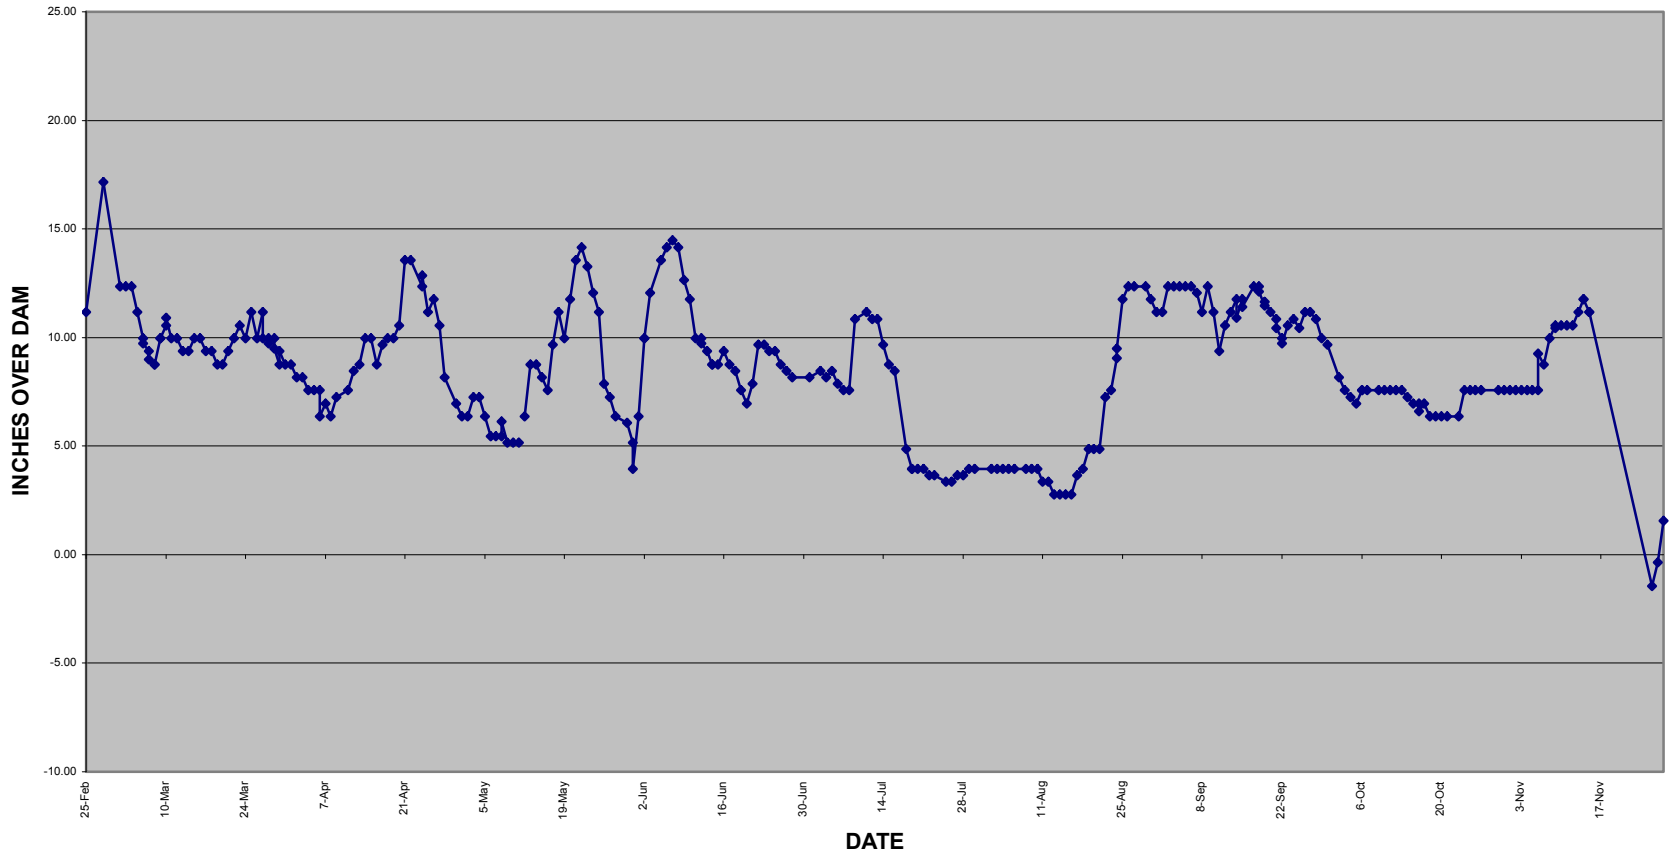

Sheboygan County Marsh Water Levels (covering years 2006 back to 1984)

Sheboygan Marsh Water Levels - 2006

Sheboygan Marsh Water Levels - 2005

Sheboygan Marsh Water Levels - 2004

Sheboygan Marsh Water Levels - 2003

Sheboygan Marsh Water Levels - 2002

SHEBOYGAN MARSH WATER LEVELS, 2001

SHEBOYGAN MARSH WATER LEVELS, 2000

SHEBOYGAN MARSH WATER LEVELS, 1999

SHEBOYGAN MARSH WATER LEVELS, 1998

Sheboygan Marsh Water Levels - 1997

Sheboygan Marsh Water Levels - 1996

SHEBOYGAN MARSH WATER LEVELS, 1995

Sheboygan Marsh Water Levels - 1994

Sheboygan Marsh Water Levels - 1993

SHEBOYGAN MARSH WATER LEVELS, 1992

Sheboygan Marsh Water Levels - 1991

Sheboygan Marsh Water Levels - 1990

SHEBOYGAN MARSH WATER LEVELS, 1989

Sheboygan Marsh Water Levels - 1988

Sheboygan Marsh Water Levels - 1987

Sheboygan Marsh Water Levels - 1986

SHEBOYGAN MARSH WATER LEVELS, 1985