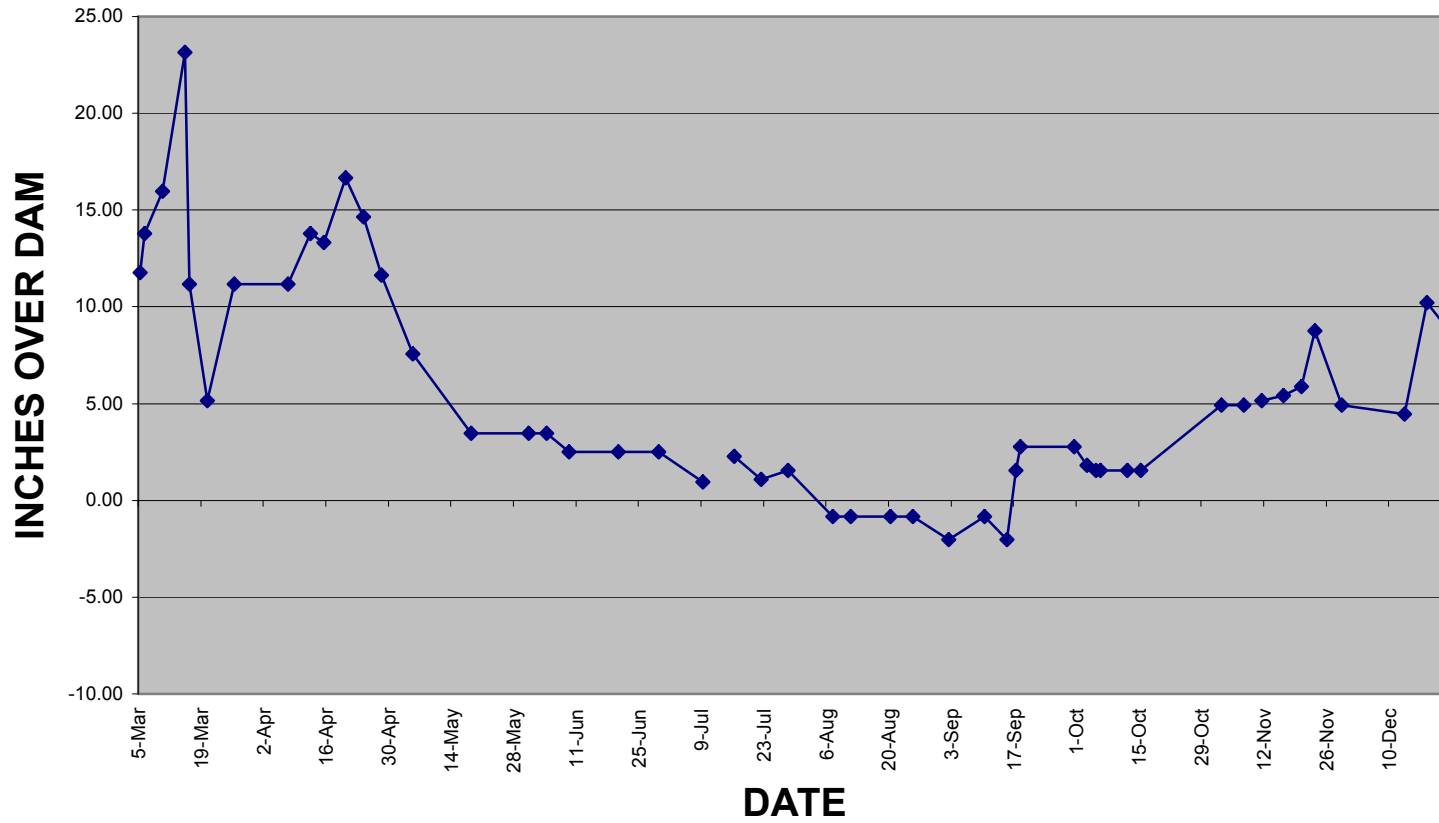

Sheboygan Marsh Water Levels - 2002

SHEBOYGAN MARSH WATER LEVELS, 2001

SHEBOYGAN MARSH WATER LEVELS, 2000

SHEBOYGAN MARSH WATER LEVELS, 1999

SHEBOYGAN MARSH WATER LEVELS, 1998

Sheboygan Marsh Water Levels - 1997

Sheboygan Marsh Water Levels - 1996

SHEBOYGAN MARSH WATER LEVELS, 1995

Sheboygan Marsh Water Levels - 1994

Sheboygan Marsh Water Levels - 1993

SHEBOYGAN MARSH WATER LEVELS, 1992

Sheboygan Marsh Water Levels - 1991

Sheboygan Marsh Water Levels - 1990

SHEBOYGAN MARSH WATER LEVELS, 1989

Sheboygan Marsh Water Levels - 1988

Sheboygan Marsh Water Levels - 1987

Sheboygan Marsh Water Levels - 1986

SHEBOYGAN MARSH WATER LEVELS, 1985

SHEBOYGAN MARSH WATER LEVELS, 1984