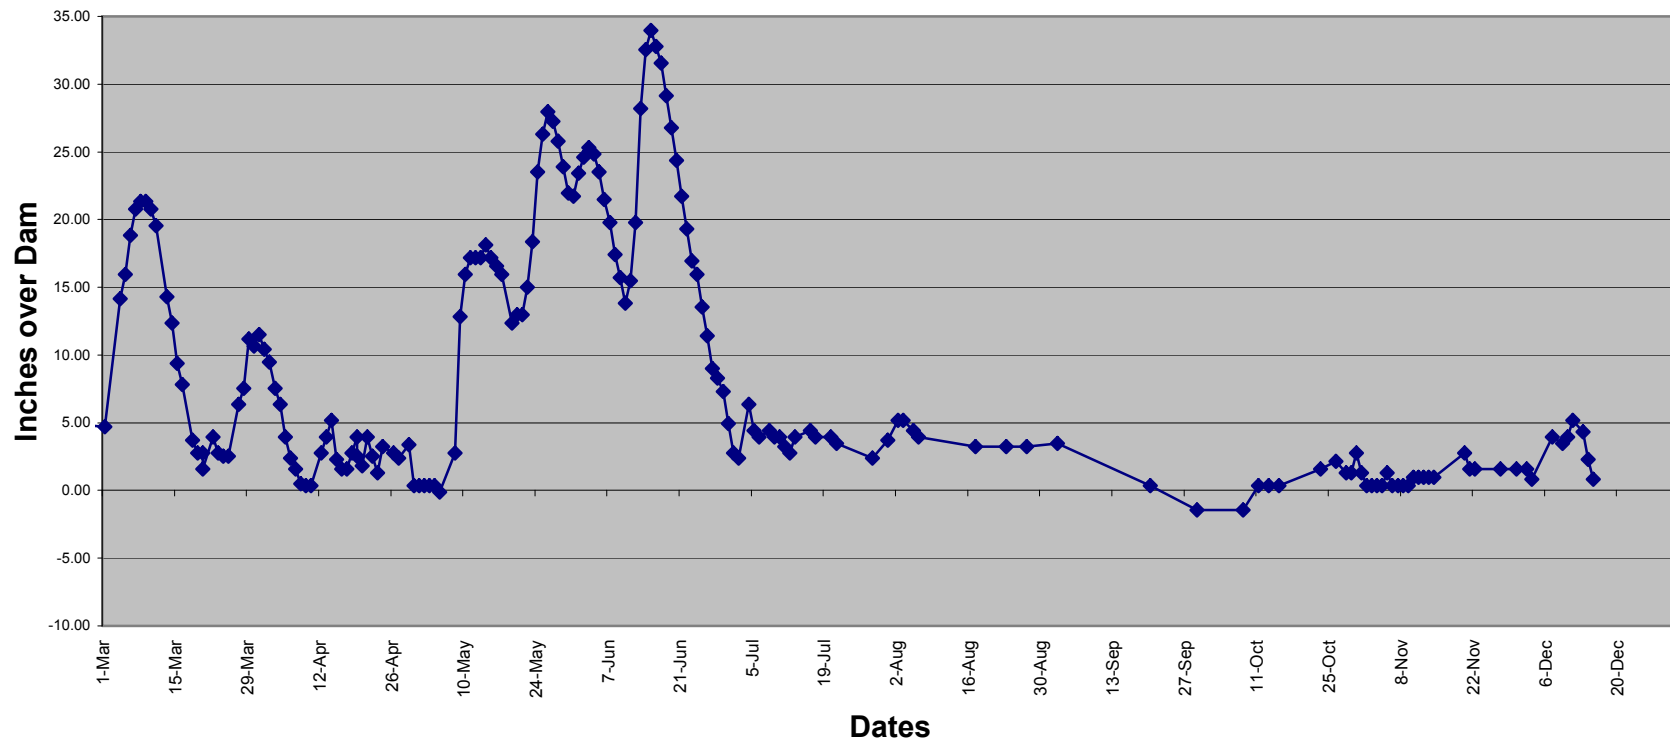

Sheboygan County Marsh Water Levels (covering years 2006 back to 1984)

Sheboygan Marsh Water Levels - 2006

Sheboygan Marsh Water Levels - 2005

Sheboygan Marsh Water Levels - 2004

Sheboygan Marsh Water Levels - 2003

Sheboygan Marsh Water Levels - 2002

SHEBOYGAN MARSH WATER LEVELS, 2001

SHEBOYGAN MARSH WATER LEVELS, 2000

SHEBOYGAN MARSH WATER LEVELS, 1999

SHEBOYGAN MARSH WATER LEVELS, 1998

Sheboygan Marsh Water Levels - 1997

Sheboygan Marsh Water Levels - 1996

SHEBOYGAN MARSH WATER LEVELS, 1995

Sheboygan Marsh Water Levels - 1994

Sheboygan Marsh Water Levels - 1993

SHEBOYGAN MARSH WATER LEVELS, 1992

Sheboygan Marsh Water Levels - 1991

Sheboygan Marsh Water Levels - 1990

SHEBOYGAN MARSH WATER LEVELS, 1989

Sheboygan Marsh Water Levels - 1988

Sheboygan Marsh Water Levels - 1987

Sheboygan Marsh Water Levels - 1986

SHEBOYGAN MARSH WATER LEVELS, 1985