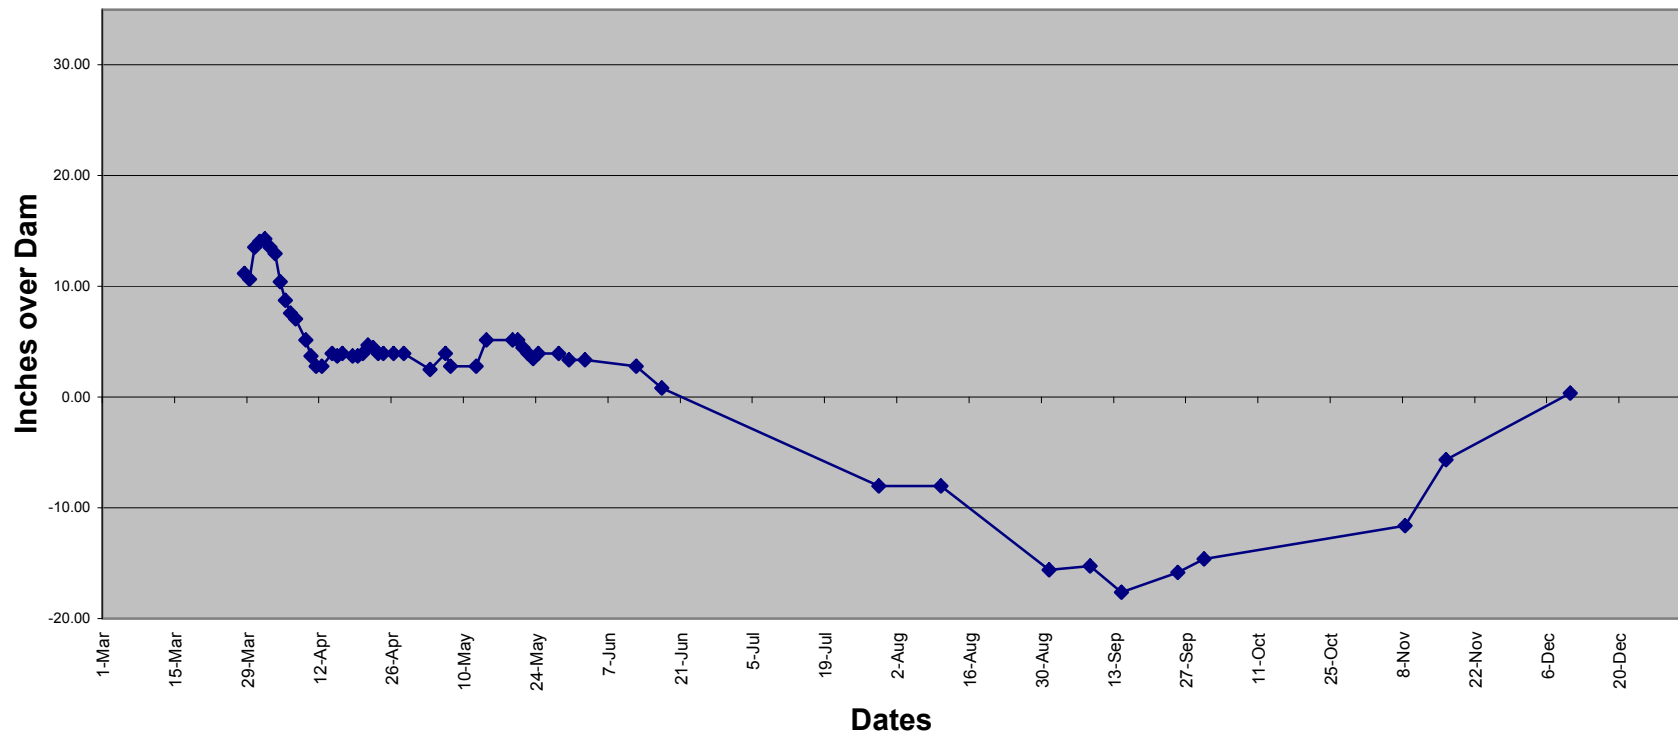

Sheboygan County Marsh Water Levels (covering years 2006 back to 1984)

Sheboygan Marsh Water Levels - 2006

Sheboygan Marsh Water Levels - 2005

Sheboygan Marsh Water Levels - 2004

Sheboygan Marsh Water Levels - 2003

Sheboygan Marsh Water Levels - 2002

SHEBOYGAN MARSH WATER LEVELS, 2001

SHEBOYGAN MARSH WATER LEVELS, 2000

SHEBOYGAN MARSH WATER LEVELS, 1999

SHEBOYGAN MARSH WATER LEVELS, 1998

Sheboygan Marsh Water Levels - 1997

Sheboygan Marsh Water Levels - 1996

SHEBOYGAN MARSH WATER LEVELS, 1995

Sheboygan Marsh Water Levels - 1994

Sheboygan Marsh Water Levels - 1993

SHEBOYGAN MARSH WATER LEVELS, 1992

Sheboygan Marsh Water Levels - 1991

Sheboygan Marsh Water Levels - 1990

SHEBOYGAN MARSH WATER LEVELS, 1989

Sheboygan Marsh Water Levels - 1988

Sheboygan Marsh Water Levels - 1987

Sheboygan Marsh Water Levels - 1986

SHEBOYGAN MARSH WATER LEVELS, 1985