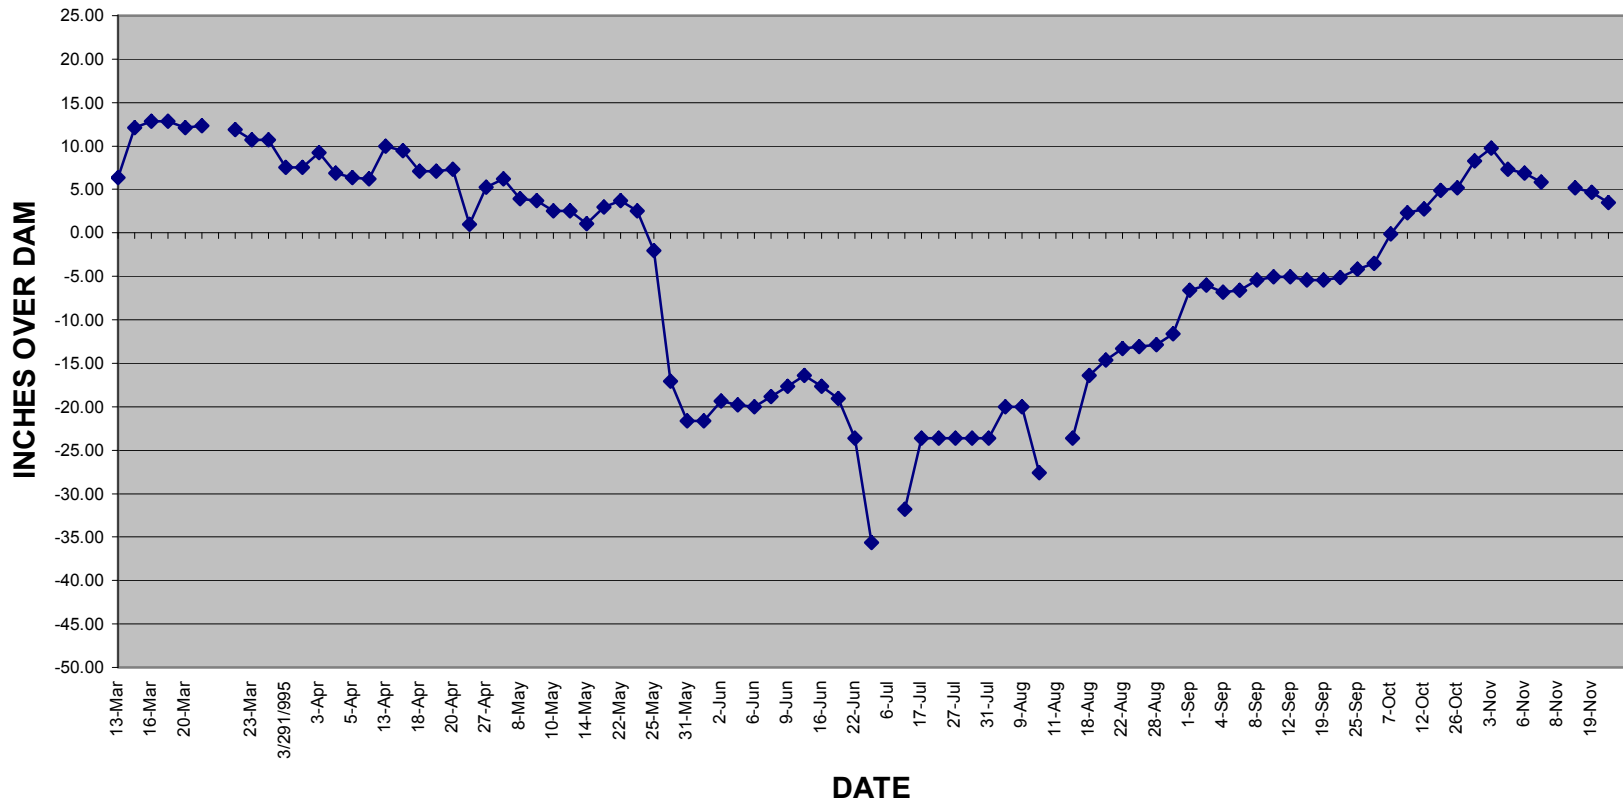

Sheboygan County Marsh Water Levels (covering years 2006 back to 1984)

Sheboygan Marsh Water Levels - 2006

Sheboygan Marsh Water Levels - 2005

Sheboygan Marsh Water Levels - 2004

Sheboygan Marsh Water Levels - 2003

Sheboygan Marsh Water Levels - 2002

SHEBOYGAN MARSH WATER LEVELS, 2001

SHEBOYGAN MARSH WATER LEVELS, 2000

SHEBOYGAN MARSH WATER LEVELS, 1999

SHEBOYGAN MARSH WATER LEVELS, 1998

Sheboygan Marsh Water Levels - 1997

Sheboygan Marsh Water Levels - 1996

SHEBOYGAN MARSH WATER LEVELS, 1995

Sheboygan Marsh Water Levels - 1994

Sheboygan Marsh Water Levels - 1993

SHEBOYGAN MARSH WATER LEVELS, 1992

Sheboygan Marsh Water Levels - 1991

Sheboygan Marsh Water Levels - 1990

SHEBOYGAN MARSH WATER LEVELS, 1989

Sheboygan Marsh Water Levels - 1988

Sheboygan Marsh Water Levels - 1987

Sheboygan Marsh Water Levels - 1986

SHEBOYGAN MARSH WATER LEVELS, 1985