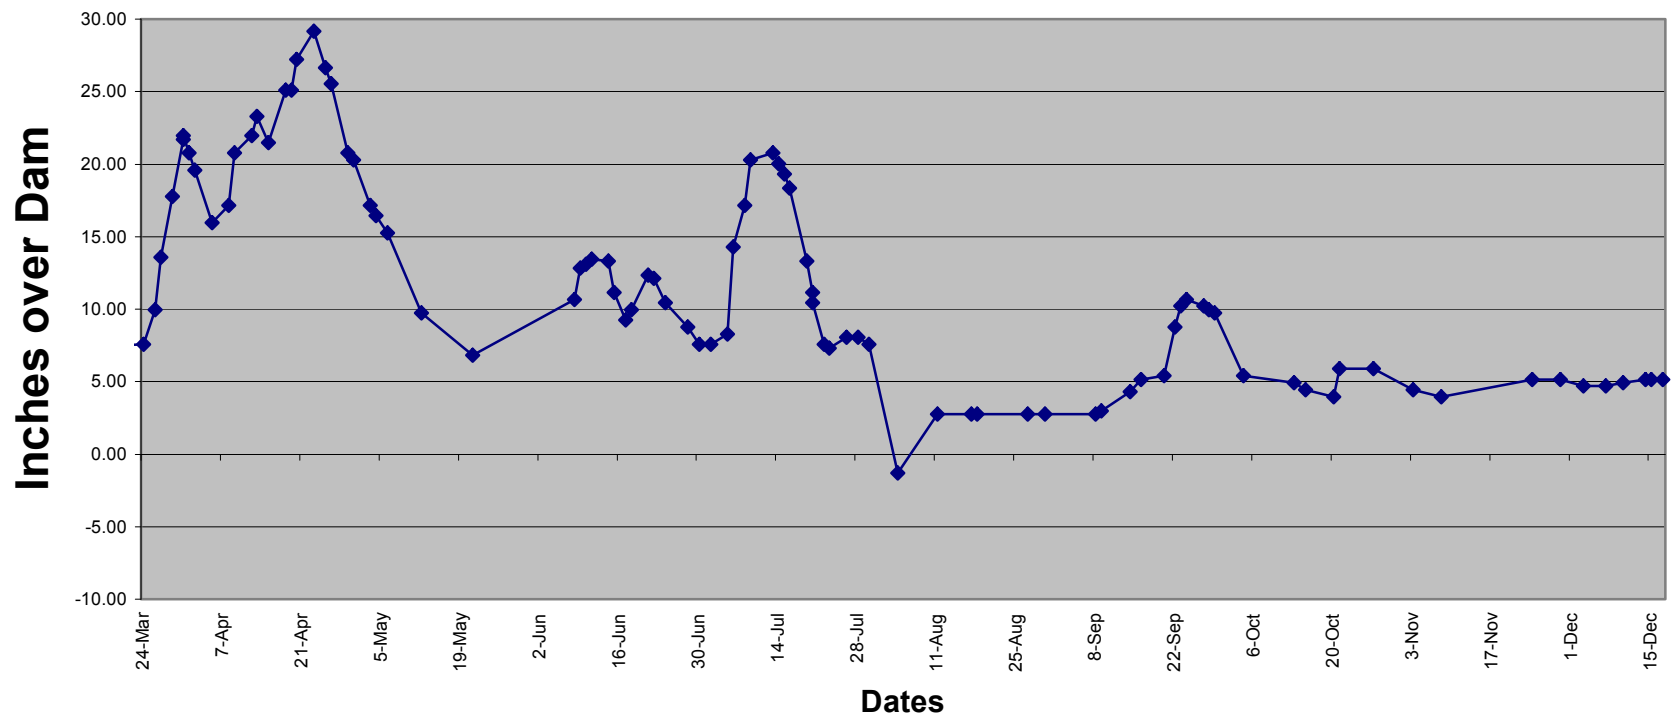

Sheboygan Marsh Water Levels - 2002

SHEBOYGAN MARSH WATER LEVELS, 2001

SHEBOYGAN MARSH WATER LEVELS, 2000

SHEBOYGAN MARSH WATER LEVELS, 1999

SHEBOYGAN MARSH WATER LEVELS, 1998

Sheboygan Marsh Water Levels - 1997

Sheboygan Marsh Water Levels - 1996

SHEBOYGAN MARSH WATER LEVELS, 1995

Sheboygan Marsh Water Levels - 1994

Sheboygan Marsh Water Levels - 1993

SHEBOYGAN MARSH WATER LEVELS, 1992

Sheboygan Marsh Water Levels - 1991

Sheboygan Marsh Water Levels - 1990

SHEBOYGAN MARSH WATER LEVELS, 1989

Sheboygan Marsh Water Levels - 1988

Sheboygan Marsh Water Levels - 1987

Sheboygan Marsh Water Levels - 1986

SHEBOYGAN MARSH WATER LEVELS, 1985

SHEBOYGAN MARSH WATER LEVELS, 1984