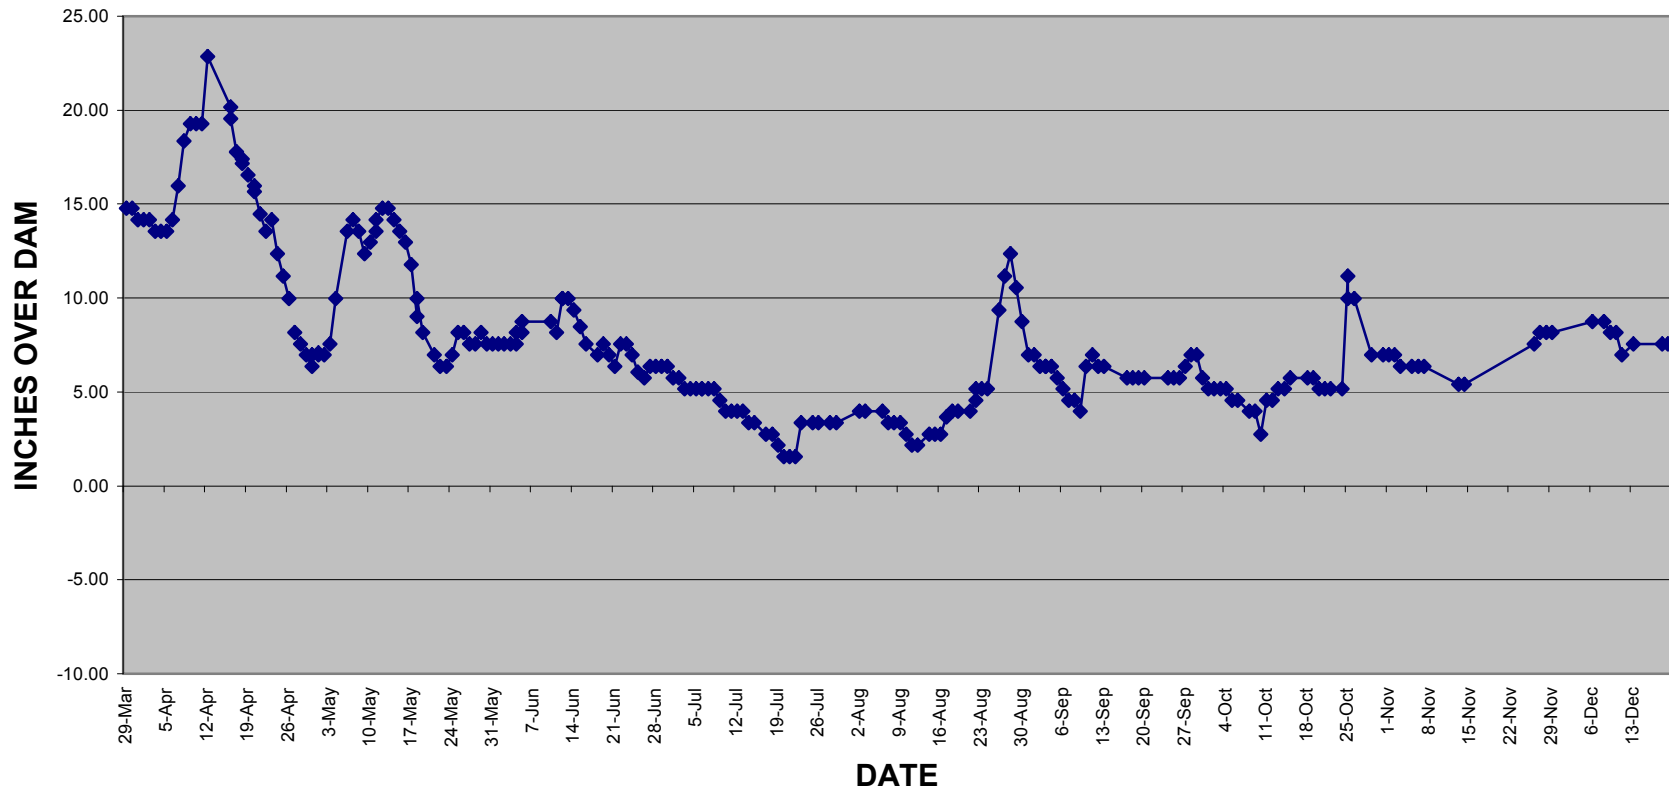

Sheboygan County Marsh Water Levels (covering years 2006 back to 1984)

Sheboygan Marsh Water Levels - 2006

Sheboygan Marsh Water Levels - 2005

Sheboygan Marsh Water Levels - 2004

Sheboygan Marsh Water Levels - 2003

Sheboygan Marsh Water Levels - 2002

SHEBOYGAN MARSH WATER LEVELS, 2001

SHEBOYGAN MARSH WATER LEVELS, 2000

SHEBOYGAN MARSH WATER LEVELS, 1999

SHEBOYGAN MARSH WATER LEVELS, 1998

Sheboygan Marsh Water Levels - 1997

Sheboygan Marsh Water Levels - 1996

SHEBOYGAN MARSH WATER LEVELS, 1995

Sheboygan Marsh Water Levels - 1994

Sheboygan Marsh Water Levels - 1993

SHEBOYGAN MARSH WATER LEVELS, 1992

Sheboygan Marsh Water Levels - 1991

Sheboygan Marsh Water Levels - 1990

SHEBOYGAN MARSH WATER LEVELS, 1989

Sheboygan Marsh Water Levels - 1988

Sheboygan Marsh Water Levels - 1987

Sheboygan Marsh Water Levels - 1986

SHEBOYGAN MARSH WATER LEVELS, 1985