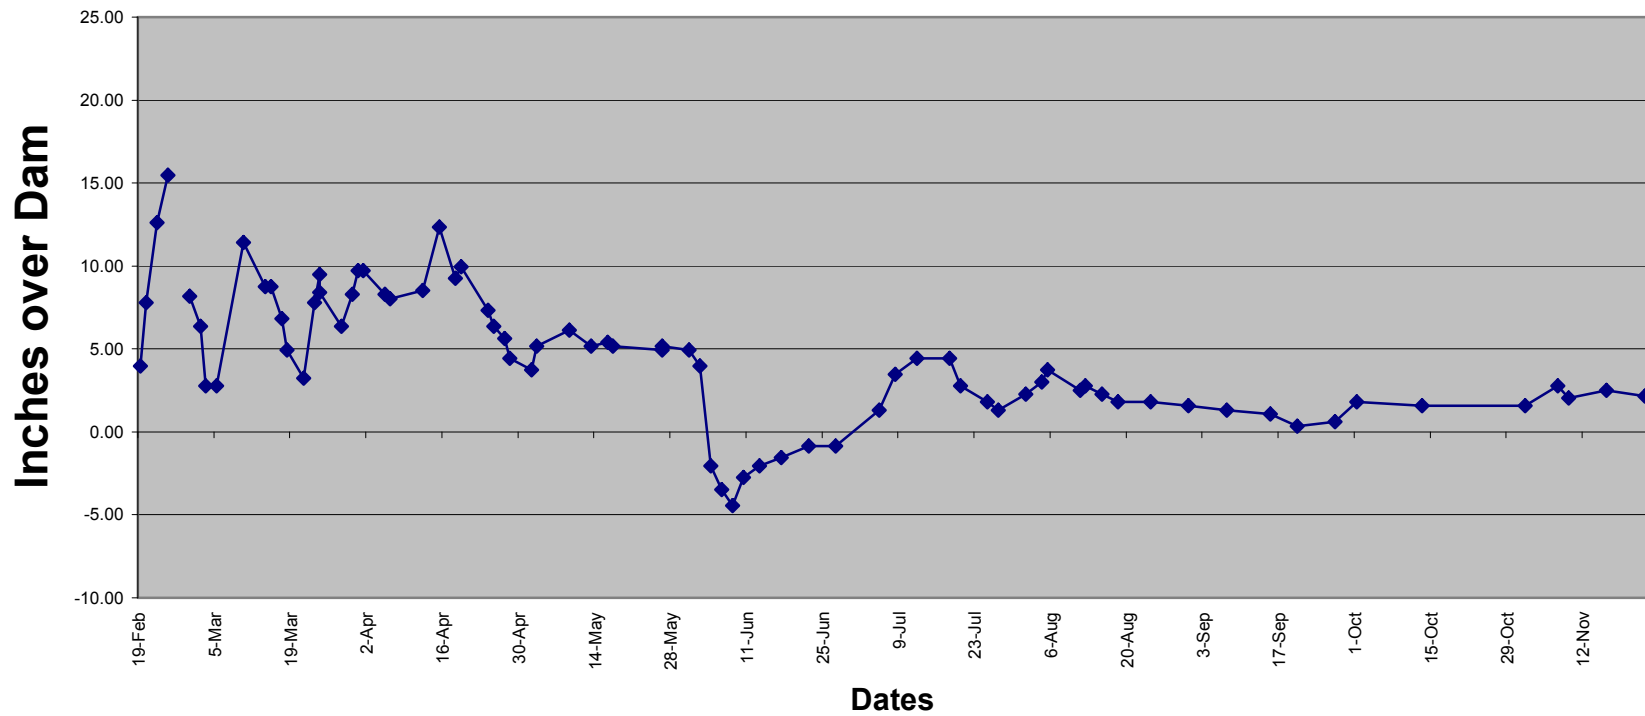

Sheboygan County Marsh Water Levels (covering years 2006 back to 1984)

Sheboygan Marsh Water Levels - 2006

Sheboygan Marsh Water Levels - 2005

Sheboygan Marsh Water Levels - 2004

Sheboygan Marsh Water Levels - 2003

Sheboygan Marsh Water Levels - 2002

SHEBOYGAN MARSH WATER LEVELS, 2001

SHEBOYGAN MARSH WATER LEVELS, 2000

SHEBOYGAN MARSH WATER LEVELS, 1999

SHEBOYGAN MARSH WATER LEVELS, 1998

Sheboygan Marsh Water Levels - 1997

Sheboygan Marsh Water Levels - 1996

SHEBOYGAN MARSH WATER LEVELS, 1995

Sheboygan Marsh Water Levels - 1994

Sheboygan Marsh Water Levels - 1993

SHEBOYGAN MARSH WATER LEVELS, 1992

Sheboygan Marsh Water Levels - 1991

Sheboygan Marsh Water Levels - 1990

SHEBOYGAN MARSH WATER LEVELS, 1989

Sheboygan Marsh Water Levels - 1988

Sheboygan Marsh Water Levels - 1987

Sheboygan Marsh Water Levels - 1986

SHEBOYGAN MARSH WATER LEVELS, 1985