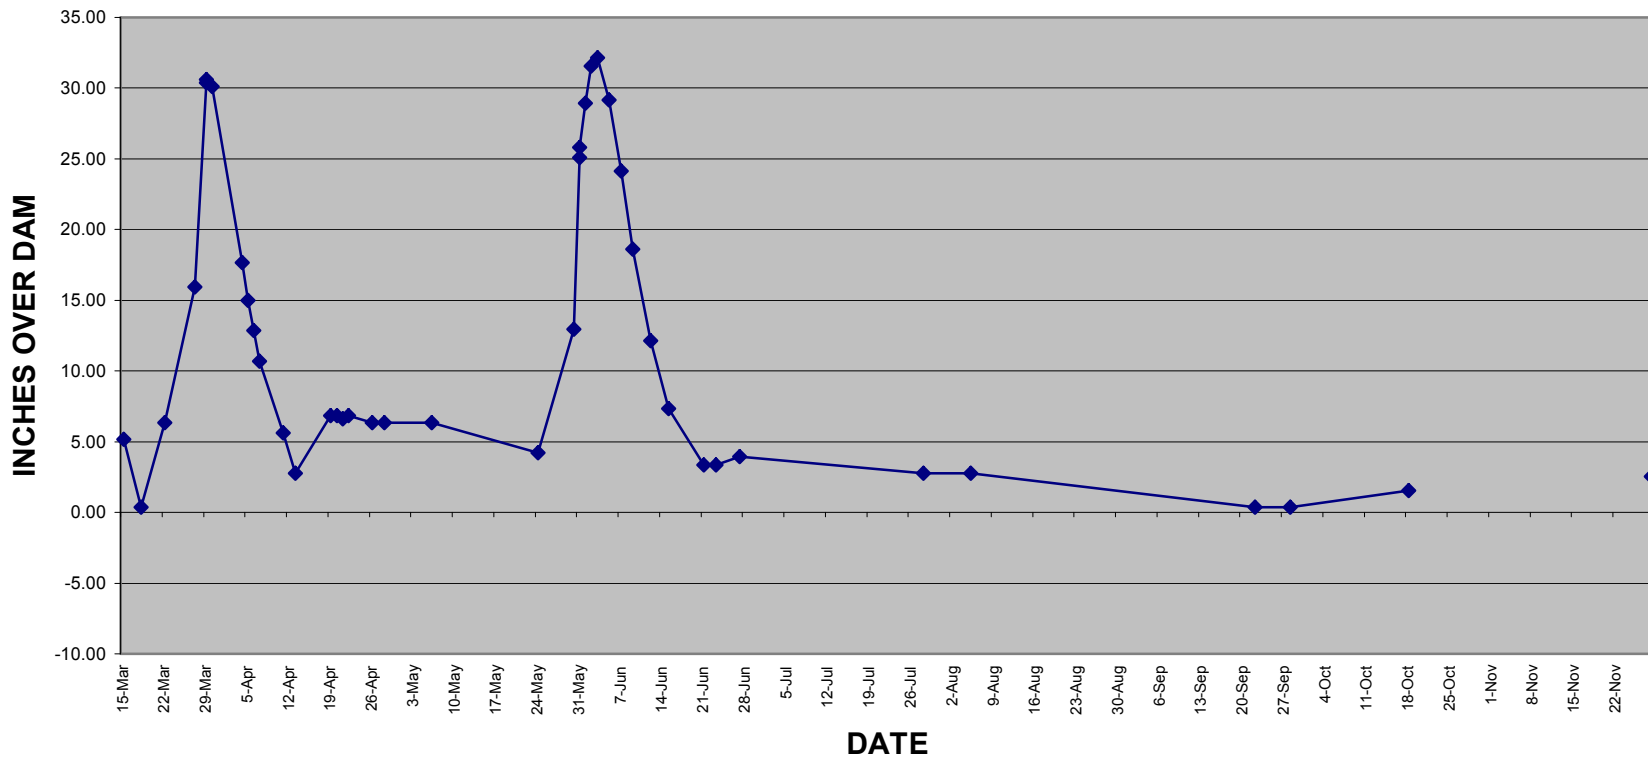

Sheboygan Marsh Water Levels - 2002

SHEBOYGAN MARSH WATER LEVELS, 2001

SHEBOYGAN MARSH WATER LEVELS, 2000

SHEBOYGAN MARSH WATER LEVELS, 1999

SHEBOYGAN MARSH WATER LEVELS, 1998

Sheboygan Marsh Water Levels - 1997

Sheboygan Marsh Water Levels - 1996

SHEBOYGAN MARSH WATER LEVELS, 1995

Sheboygan Marsh Water Levels - 1994

Sheboygan Marsh Water Levels - 1993

SHEBOYGAN MARSH WATER LEVELS, 1992

Sheboygan Marsh Water Levels - 1991

Sheboygan Marsh Water Levels - 1990

SHEBOYGAN MARSH WATER LEVELS, 1989

Sheboygan Marsh Water Levels - 1988

Sheboygan Marsh Water Levels - 1987

Sheboygan Marsh Water Levels - 1986

SHEBOYGAN MARSH WATER LEVELS, 1985

SHEBOYGAN MARSH WATER LEVELS, 1984