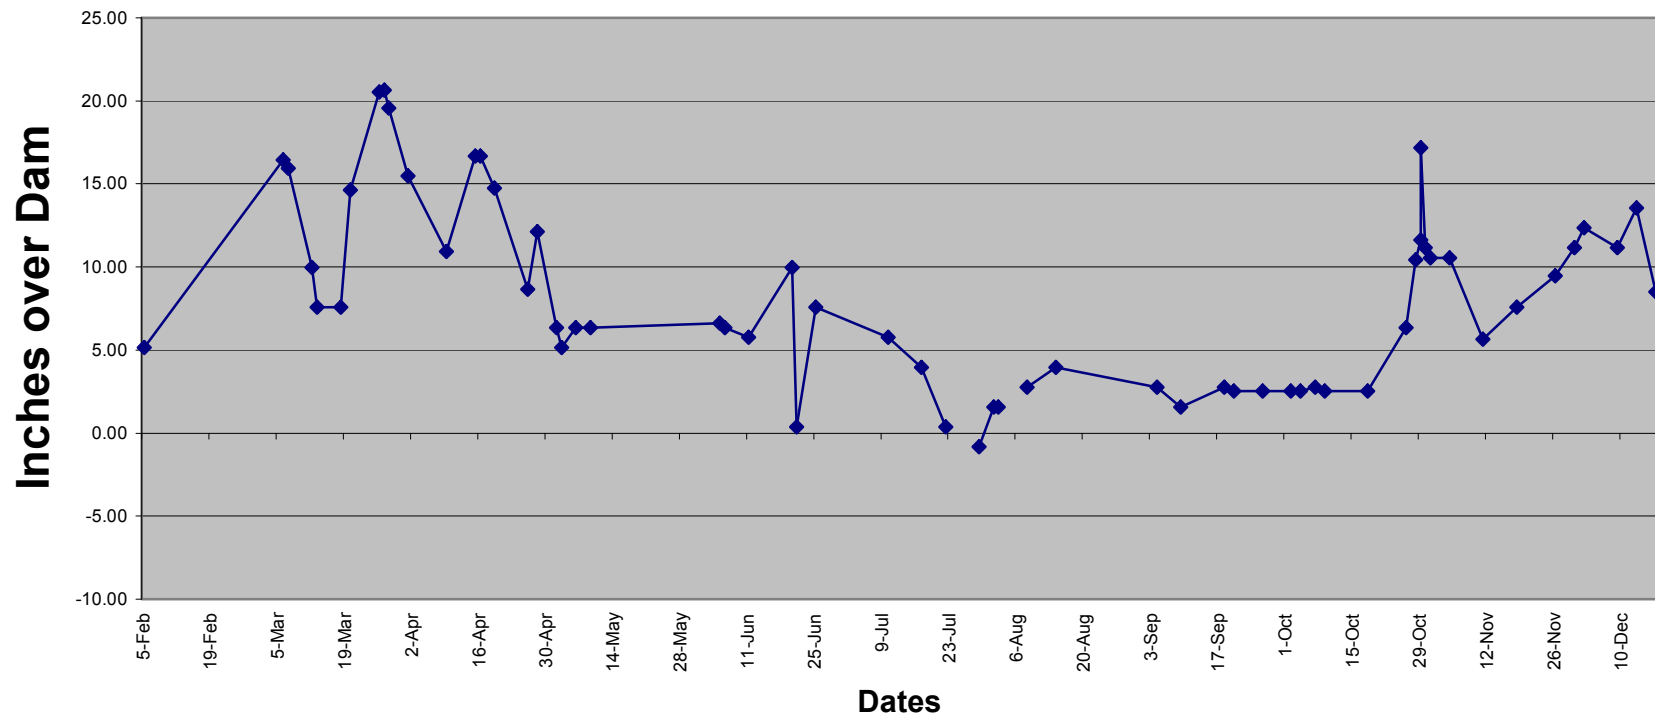

Sheboygan Marsh Water Levels - 2002

SHEBOYGAN MARSH WATER LEVELS, 2001

SHEBOYGAN MARSH WATER LEVELS, 2000

SHEBOYGAN MARSH WATER LEVELS, 1999

SHEBOYGAN MARSH WATER LEVELS, 1998

Sheboygan Marsh Water Levels - 1997

Sheboygan Marsh Water Levels - 1996

SHEBOYGAN MARSH WATER LEVELS, 1995

Sheboygan Marsh Water Levels - 1994

Sheboygan Marsh Water Levels - 1993

SHEBOYGAN MARSH WATER LEVELS, 1992

Sheboygan Marsh Water Levels - 1991

Sheboygan Marsh Water Levels - 1990

SHEBOYGAN MARSH WATER LEVELS, 1989

Sheboygan Marsh Water Levels - 1988

Sheboygan Marsh Water Levels - 1987

Sheboygan Marsh Water Levels - 1986

SHEBOYGAN MARSH WATER LEVELS, 1985

SHEBOYGAN MARSH WATER LEVELS, 1984