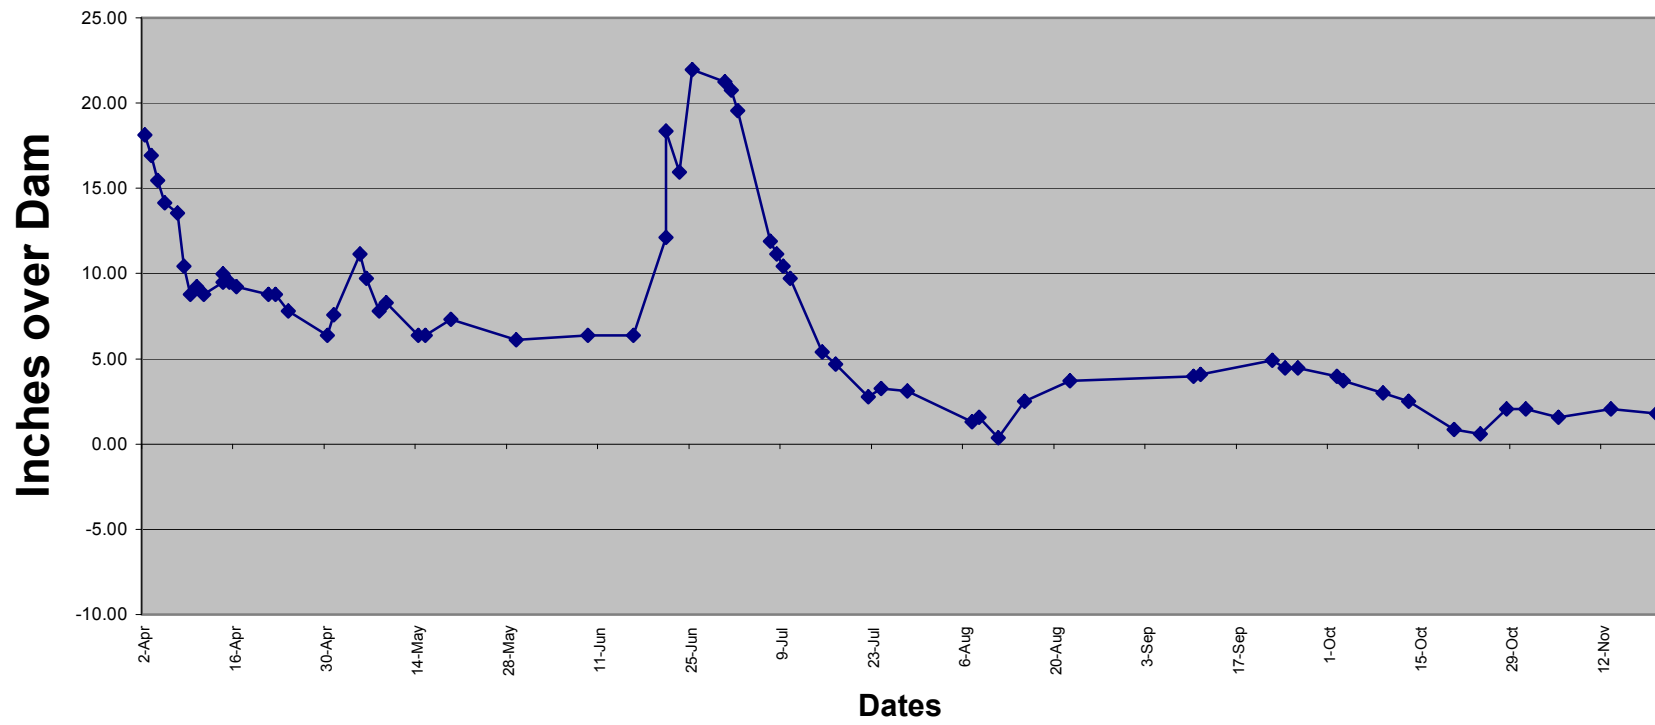

Sheboygan County Marsh Water Levels (covering years 2006 back to 1984)

Sheboygan Marsh Water Levels - 2006

Sheboygan Marsh Water Levels - 2005

Sheboygan Marsh Water Levels - 2004

Sheboygan Marsh Water Levels - 2003

Sheboygan Marsh Water Levels - 2002

SHEBOYGAN MARSH WATER LEVELS, 2001

SHEBOYGAN MARSH WATER LEVELS, 2000

SHEBOYGAN MARSH WATER LEVELS, 1999

SHEBOYGAN MARSH WATER LEVELS, 1998

Sheboygan Marsh Water Levels - 1997

Sheboygan Marsh Water Levels - 1996

SHEBOYGAN MARSH WATER LEVELS, 1995

Sheboygan Marsh Water Levels - 1994

Sheboygan Marsh Water Levels - 1993

SHEBOYGAN MARSH WATER LEVELS, 1992

Sheboygan Marsh Water Levels - 1991

Sheboygan Marsh Water Levels - 1990

SHEBOYGAN MARSH WATER LEVELS, 1989

Sheboygan Marsh Water Levels - 1988

Sheboygan Marsh Water Levels - 1987

Sheboygan Marsh Water Levels - 1986

SHEBOYGAN MARSH WATER LEVELS, 1985