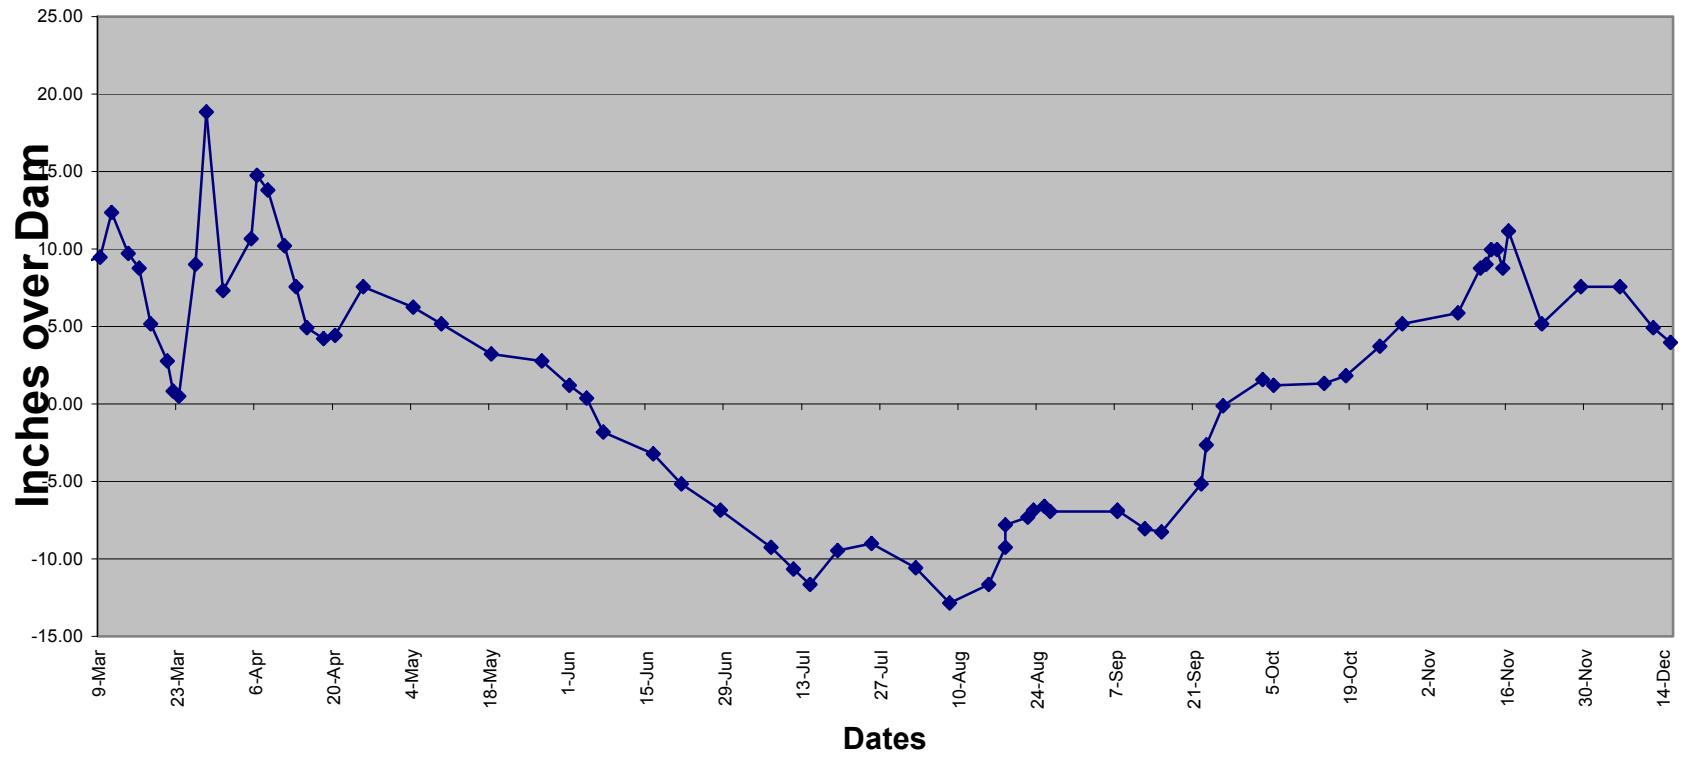

Sheboygan Marsh Water Levels - 2002

SHEBOYGAN MARSH WATER LEVELS, 2001

SHEBOYGAN MARSH WATER LEVELS, 2000

SHEBOYGAN MARSH WATER LEVELS, 1999

SHEBOYGAN MARSH WATER LEVELS, 1998

Sheboygan Marsh Water Levels - 1997

Sheboygan Marsh Water Levels - 1996

SHEBOYGAN MARSH WATER LEVELS, 1995

Sheboygan Marsh Water Levels - 1994

Sheboygan Marsh Water Levels - 1993

SHEBOYGAN MARSH WATER LEVELS, 1992

Sheboygan Marsh Water Levels - 1991

Sheboygan Marsh Water Levels - 1990

SHEBOYGAN MARSH WATER LEVELS, 1989

Sheboygan Marsh Water Levels - 1988

Sheboygan Marsh Water Levels - 1987

Sheboygan Marsh Water Levels - 1986

SHEBOYGAN MARSH WATER LEVELS, 1985

SHEBOYGAN MARSH WATER LEVELS, 1984