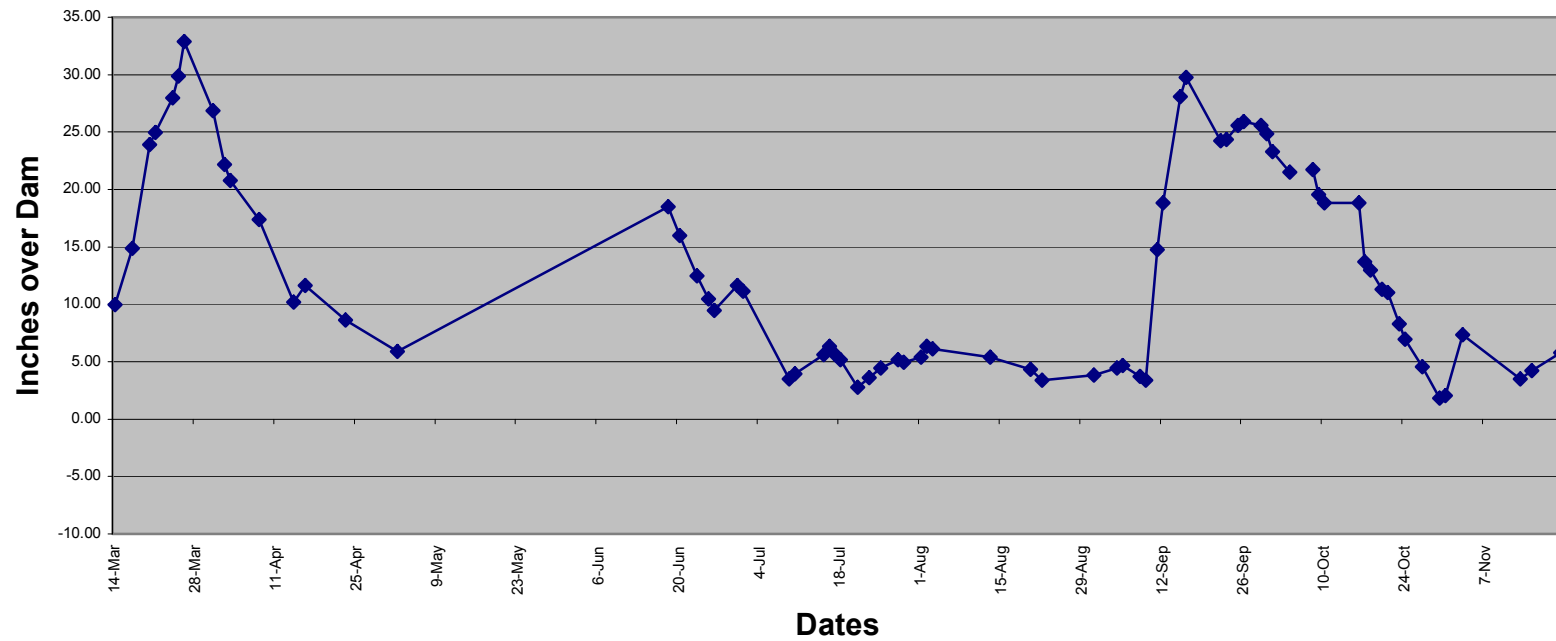

Sheboygan Marsh Water Levels - 2002

SHEBOYGAN MARSH WATER LEVELS, 2001

SHEBOYGAN MARSH WATER LEVELS, 2000

SHEBOYGAN MARSH WATER LEVELS, 1999

SHEBOYGAN MARSH WATER LEVELS, 1998

Sheboygan Marsh Water Levels - 1997

Sheboygan Marsh Water Levels - 1996

SHEBOYGAN MARSH WATER LEVELS, 1995

Sheboygan Marsh Water Levels - 1994

Sheboygan Marsh Water Levels - 1993

SHEBOYGAN MARSH WATER LEVELS, 1992

Sheboygan Marsh Water Levels - 1991

Sheboygan Marsh Water Levels - 1990

SHEBOYGAN MARSH WATER LEVELS, 1989

Sheboygan Marsh Water Levels - 1988

Sheboygan Marsh Water Levels - 1987

Sheboygan Marsh Water Levels - 1986

SHEBOYGAN MARSH WATER LEVELS, 1985

SHEBOYGAN MARSH WATER LEVELS, 1984