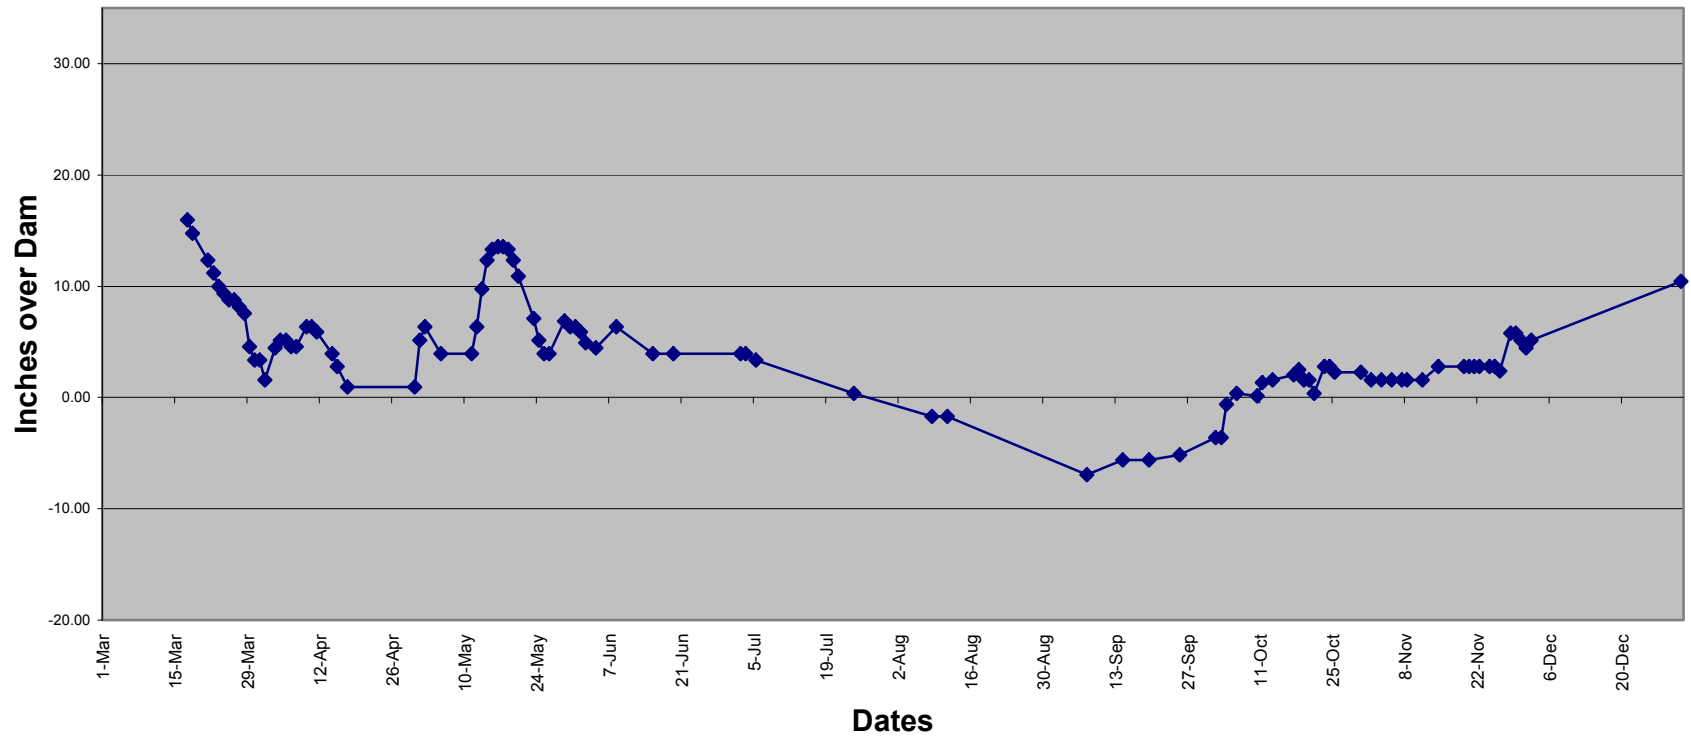

Sheboygan County Marsh Water Levels (covering years 2006 back to 1984)

Sheboygan Marsh Water Levels - 2006

Sheboygan Marsh Water Levels - 2005

Sheboygan Marsh Water Levels - 2004

Sheboygan Marsh Water Levels - 2003

Sheboygan Marsh Water Levels - 2002

SHEBOYGAN MARSH WATER LEVELS, 2001

SHEBOYGAN MARSH WATER LEVELS, 2000

SHEBOYGAN MARSH WATER LEVELS, 1999

SHEBOYGAN MARSH WATER LEVELS, 1998

Sheboygan Marsh Water Levels - 1997

Sheboygan Marsh Water Levels - 1996

SHEBOYGAN MARSH WATER LEVELS, 1995

Sheboygan Marsh Water Levels - 1994

Sheboygan Marsh Water Levels - 1993

SHEBOYGAN MARSH WATER LEVELS, 1992

Sheboygan Marsh Water Levels - 1991

Sheboygan Marsh Water Levels - 1990

SHEBOYGAN MARSH WATER LEVELS, 1989

Sheboygan Marsh Water Levels - 1988

Sheboygan Marsh Water Levels - 1987

Sheboygan Marsh Water Levels - 1986

SHEBOYGAN MARSH WATER LEVELS, 1985