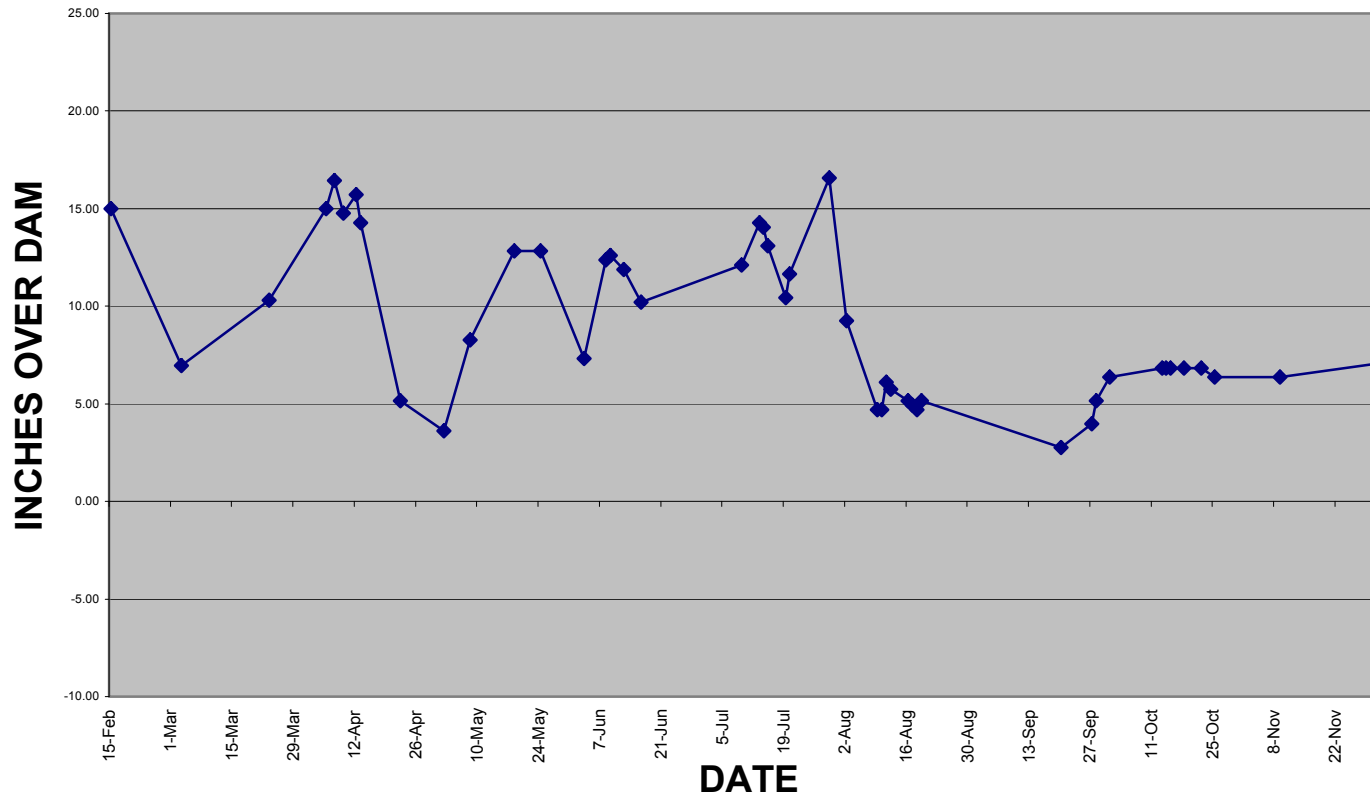

Sheboygan County Marsh Water Levels (covering years 2006 back to 1984)

Sheboygan Marsh Water Levels - 2006

Sheboygan Marsh Water Levels - 2005

Sheboygan Marsh Water Levels - 2004

Sheboygan Marsh Water Levels - 2003

Sheboygan Marsh Water Levels - 2002

SHEBOYGAN MARSH WATER LEVELS, 2001

SHEBOYGAN MARSH WATER LEVELS, 2000

SHEBOYGAN MARSH WATER LEVELS, 1999

SHEBOYGAN MARSH WATER LEVELS, 1998

Sheboygan Marsh Water Levels - 1997

Sheboygan Marsh Water Levels - 1996

SHEBOYGAN MARSH WATER LEVELS, 1995

Sheboygan Marsh Water Levels - 1994

Sheboygan Marsh Water Levels - 1993

SHEBOYGAN MARSH WATER LEVELS, 1992

Sheboygan Marsh Water Levels - 1991

Sheboygan Marsh Water Levels - 1990

SHEBOYGAN MARSH WATER LEVELS, 1989

Sheboygan Marsh Water Levels - 1988

Sheboygan Marsh Water Levels - 1987

Sheboygan Marsh Water Levels - 1986

SHEBOYGAN MARSH WATER LEVELS, 1985