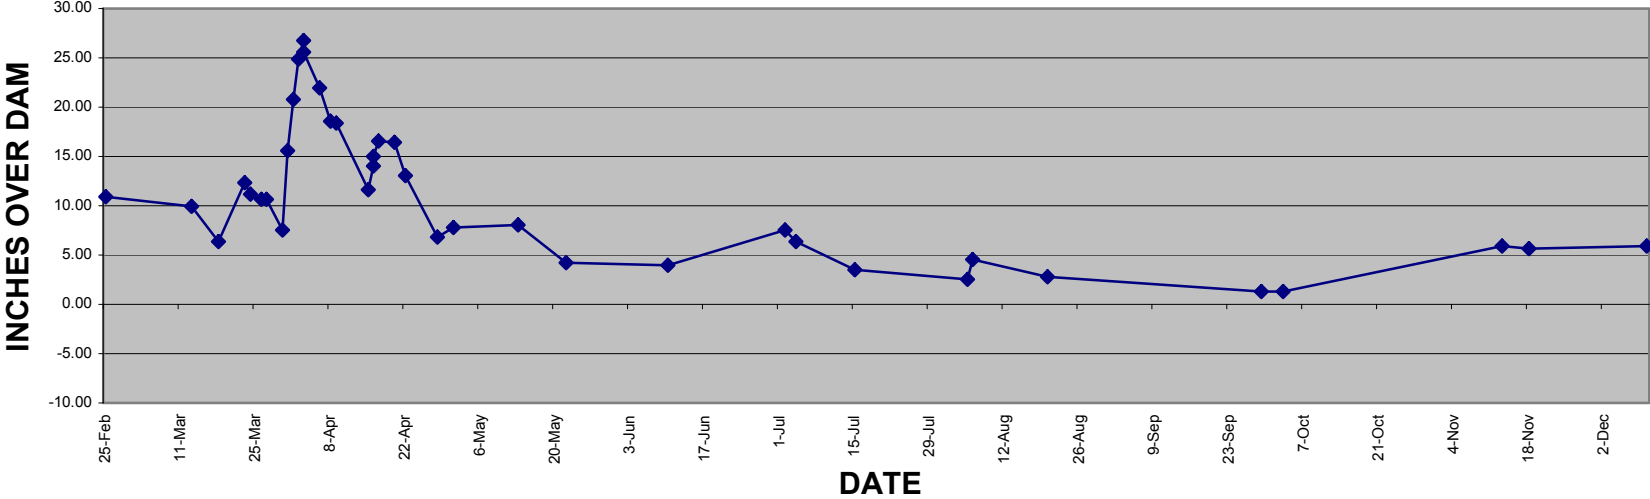

Sheboygan County Marsh Water Levels (covering years 2006 back to 1984)

Sheboygan Marsh Water Levels - 2006

Sheboygan Marsh Water Levels - 2005

Sheboygan Marsh Water Levels - 2004

Sheboygan Marsh Water Levels - 2003

Sheboygan Marsh Water Levels - 2002

SHEBOYGAN MARSH WATER LEVELS, 2001

SHEBOYGAN MARSH WATER LEVELS, 2000

SHEBOYGAN MARSH WATER LEVELS, 1999

SHEBOYGAN MARSH WATER LEVELS, 1998

Sheboygan Marsh Water Levels - 1997

Sheboygan Marsh Water Levels - 1996

SHEBOYGAN MARSH WATER LEVELS, 1995

Sheboygan Marsh Water Levels - 1994

Sheboygan Marsh Water Levels - 1993

SHEBOYGAN MARSH WATER LEVELS, 1992

Sheboygan Marsh Water Levels - 1991

Sheboygan Marsh Water Levels - 1990

SHEBOYGAN MARSH WATER LEVELS, 1989

Sheboygan Marsh Water Levels - 1988

Sheboygan Marsh Water Levels - 1987

Sheboygan Marsh Water Levels - 1986

SHEBOYGAN MARSH WATER LEVELS, 1985