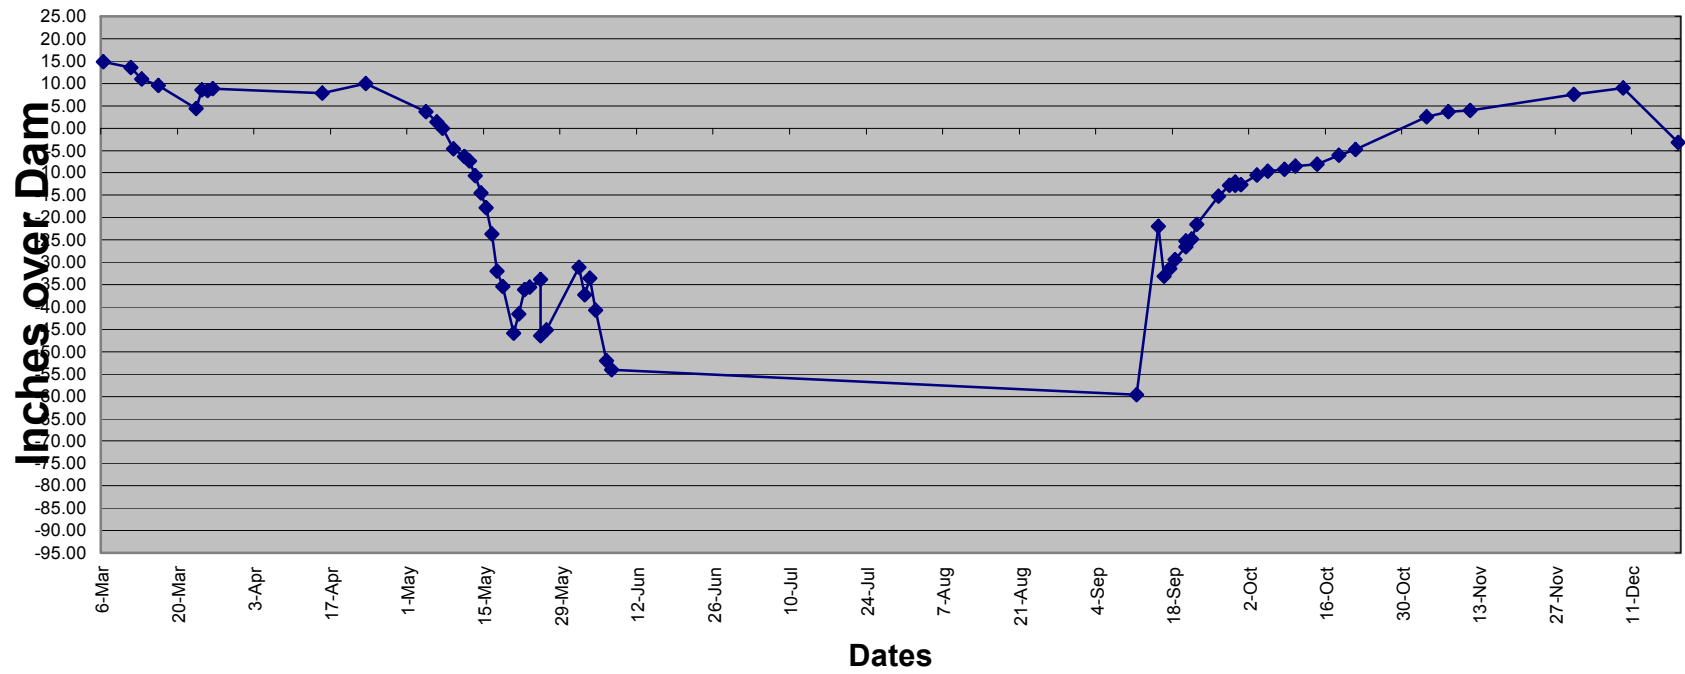

Sheboygan Marsh Water Levels - 2002

SHEBOYGAN MARSH WATER LEVELS, 2001

SHEBOYGAN MARSH WATER LEVELS, 2000

SHEBOYGAN MARSH WATER LEVELS, 1999

SHEBOYGAN MARSH WATER LEVELS, 1998

Sheboygan Marsh Water Levels - 1997

Sheboygan Marsh Water Levels - 1996

SHEBOYGAN MARSH WATER LEVELS, 1995

Sheboygan Marsh Water Levels - 1994

Sheboygan Marsh Water Levels - 1993

SHEBOYGAN MARSH WATER LEVELS, 1992

Sheboygan Marsh Water Levels - 1991

Sheboygan Marsh Water Levels - 1990

SHEBOYGAN MARSH WATER LEVELS, 1989

Sheboygan Marsh Water Levels - 1988

Sheboygan Marsh Water Levels - 1987

Sheboygan Marsh Water Levels - 1986

SHEBOYGAN MARSH WATER LEVELS, 1985

SHEBOYGAN MARSH WATER LEVELS, 1984