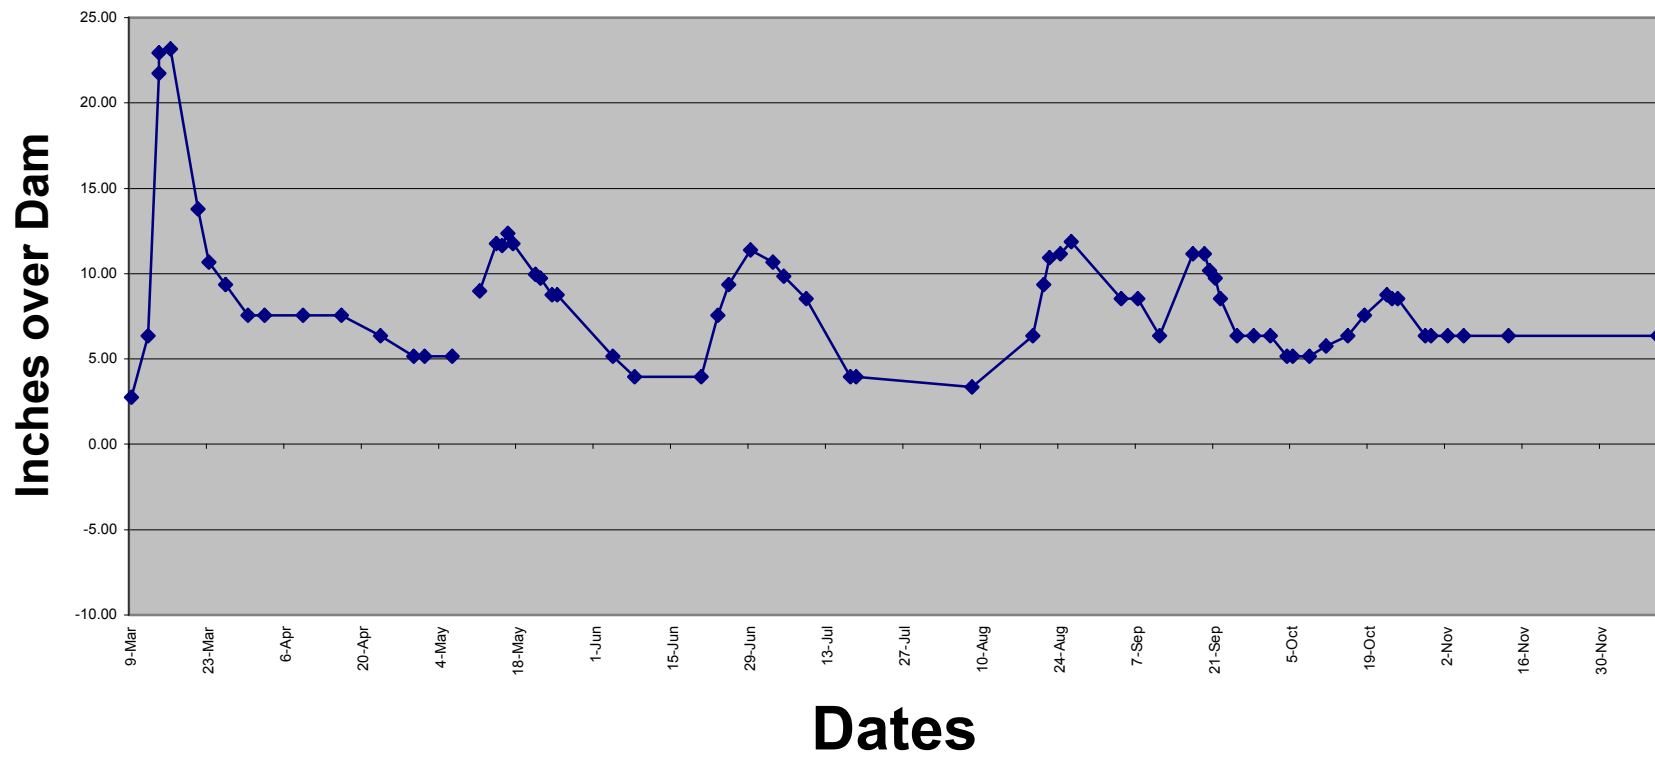

Sheboygan Marsh Water Levels - 2002

SHEBOYGAN MARSH WATER LEVELS, 2001

SHEBOYGAN MARSH WATER LEVELS, 2000

SHEBOYGAN MARSH WATER LEVELS, 1999

SHEBOYGAN MARSH WATER LEVELS, 1998

Sheboygan Marsh Water Levels - 1997

Sheboygan Marsh Water Levels - 1996

SHEBOYGAN MARSH WATER LEVELS, 1995

Sheboygan Marsh Water Levels - 1994

Sheboygan Marsh Water Levels - 1993

SHEBOYGAN MARSH WATER LEVELS, 1992

Sheboygan Marsh Water Levels - 1991

Sheboygan Marsh Water Levels - 1990

SHEBOYGAN MARSH WATER LEVELS, 1989

Sheboygan Marsh Water Levels - 1988

Sheboygan Marsh Water Levels - 1987

Sheboygan Marsh Water Levels - 1986

SHEBOYGAN MARSH WATER LEVELS, 1985

SHEBOYGAN MARSH WATER LEVELS, 1984