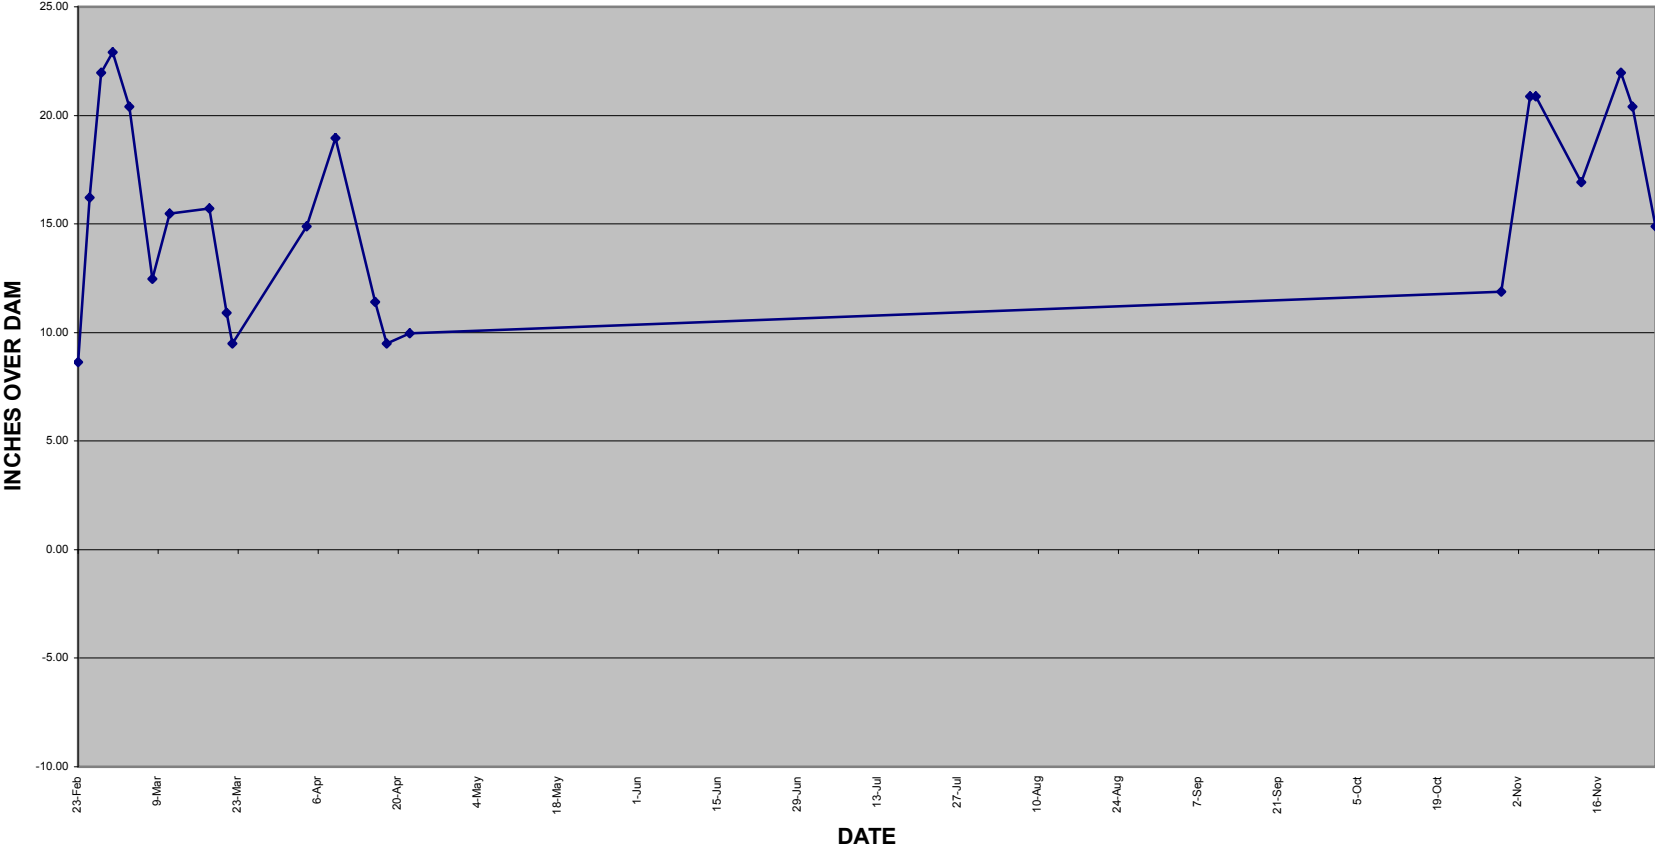

Sheboygan Marsh Water Levels - 2002

SHEBOYGAN MARSH WATER LEVELS, 2001

SHEBOYGAN MARSH WATER LEVELS, 2000

SHEBOYGAN MARSH WATER LEVELS, 1999

SHEBOYGAN MARSH WATER LEVELS, 1998

Sheboygan Marsh Water Levels - 1997

Sheboygan Marsh Water Levels - 1996

SHEBOYGAN MARSH WATER LEVELS, 1995

Sheboygan Marsh Water Levels - 1994

Sheboygan Marsh Water Levels - 1993

SHEBOYGAN MARSH WATER LEVELS, 1992

Sheboygan Marsh Water Levels - 1991

Sheboygan Marsh Water Levels - 1990

SHEBOYGAN MARSH WATER LEVELS, 1989

Sheboygan Marsh Water Levels - 1988

Sheboygan Marsh Water Levels - 1987

Sheboygan Marsh Water Levels - 1986

SHEBOYGAN MARSH WATER LEVELS, 1985

SHEBOYGAN MARSH WATER LEVELS, 1984