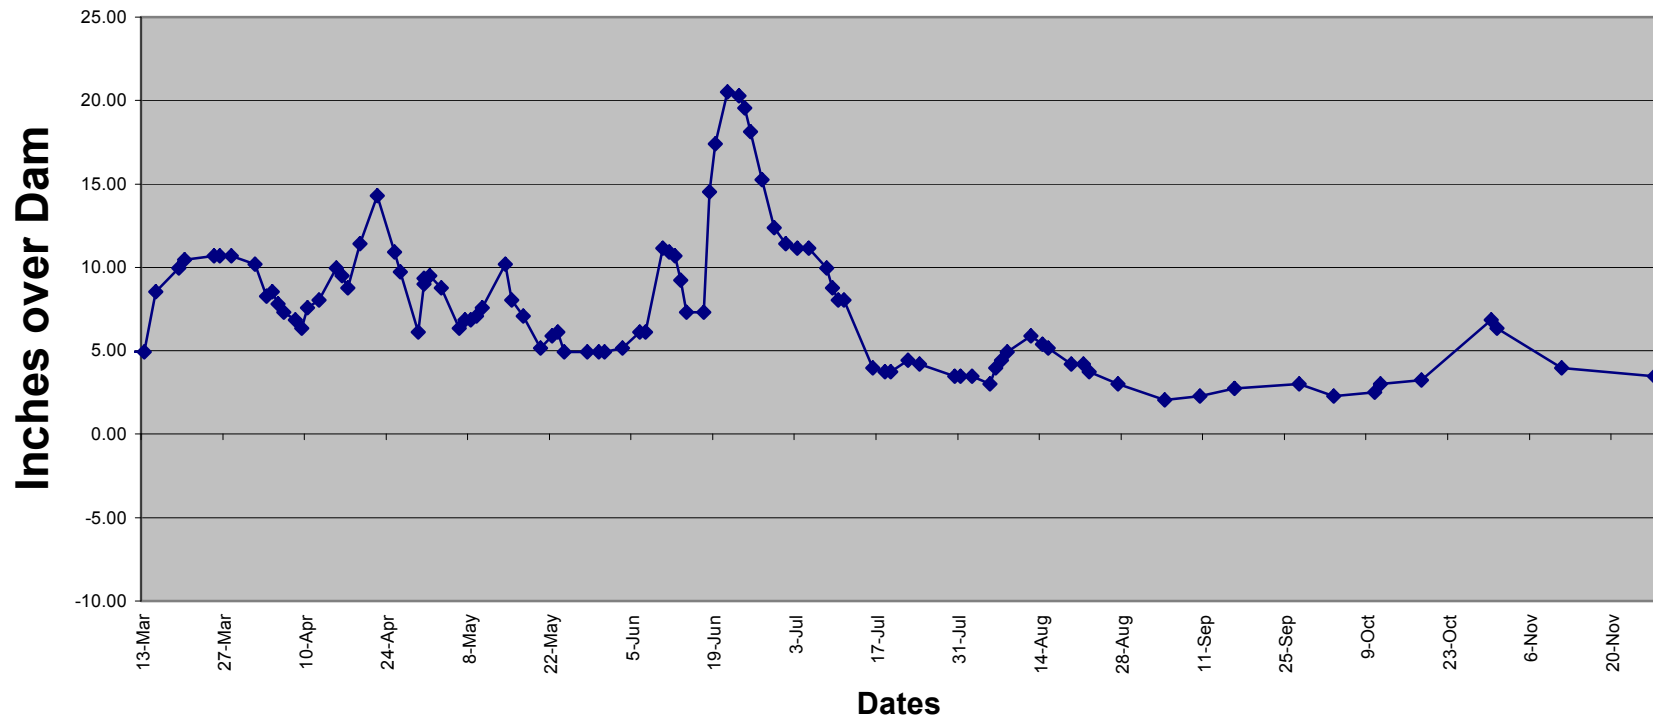

Sheboygan County Marsh Water Levels (covering years 2006 back to 1984)

Sheboygan Marsh Water Levels - 2006

Sheboygan Marsh Water Levels - 2005

Sheboygan Marsh Water Levels - 2004

Sheboygan Marsh Water Levels - 2003

Sheboygan Marsh Water Levels - 2002

SHEBOYGAN MARSH WATER LEVELS, 2001

SHEBOYGAN MARSH WATER LEVELS, 2000

SHEBOYGAN MARSH WATER LEVELS, 1999

SHEBOYGAN MARSH WATER LEVELS, 1998

Sheboygan Marsh Water Levels - 1997

Sheboygan Marsh Water Levels - 1996

SHEBOYGAN MARSH WATER LEVELS, 1995

Sheboygan Marsh Water Levels - 1994

Sheboygan Marsh Water Levels - 1993

SHEBOYGAN MARSH WATER LEVELS, 1992

Sheboygan Marsh Water Levels - 1991

Sheboygan Marsh Water Levels - 1990

SHEBOYGAN MARSH WATER LEVELS, 1989

Sheboygan Marsh Water Levels - 1988

Sheboygan Marsh Water Levels - 1987

Sheboygan Marsh Water Levels - 1986

SHEBOYGAN MARSH WATER LEVELS, 1985