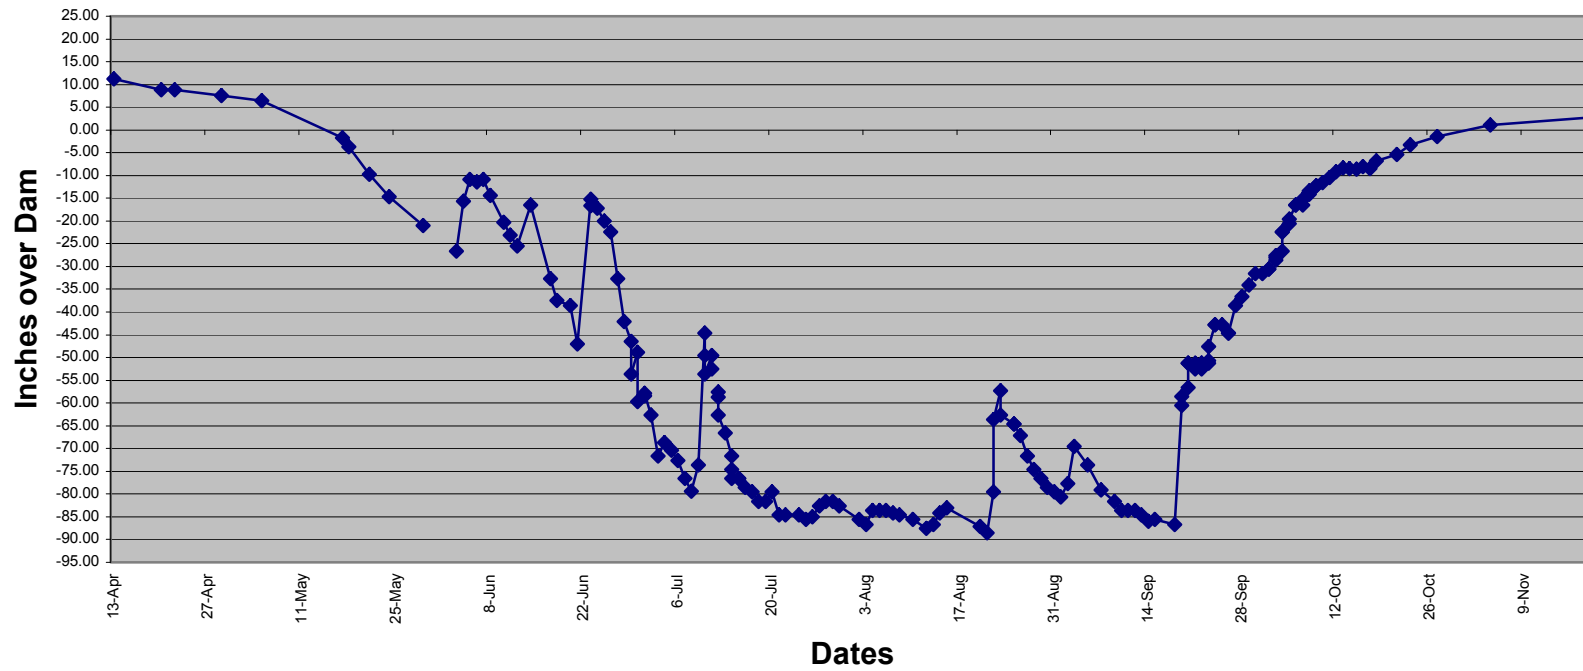

Sheboygan County Marsh Water Levels (covering years 2006 back to 1984)

Sheboygan Marsh Water Levels - 2006

Sheboygan Marsh Water Levels - 2005

Sheboygan Marsh Water Levels - 2004

Sheboygan Marsh Water Levels - 2003

Sheboygan Marsh Water Levels - 2002

SHEBOYGAN MARSH WATER LEVELS, 2001

SHEBOYGAN MARSH WATER LEVELS, 2000

SHEBOYGAN MARSH WATER LEVELS, 1999

SHEBOYGAN MARSH WATER LEVELS, 1998

Sheboygan Marsh Water Levels - 1997

Sheboygan Marsh Water Levels - 1996

SHEBOYGAN MARSH WATER LEVELS, 1995

Sheboygan Marsh Water Levels - 1994

Sheboygan Marsh Water Levels - 1993

SHEBOYGAN MARSH WATER LEVELS, 1992

Sheboygan Marsh Water Levels - 1991

Sheboygan Marsh Water Levels - 1990

SHEBOYGAN MARSH WATER LEVELS, 1989

Sheboygan Marsh Water Levels - 1988

Sheboygan Marsh Water Levels - 1987

Sheboygan Marsh Water Levels - 1986

SHEBOYGAN MARSH WATER LEVELS, 1985