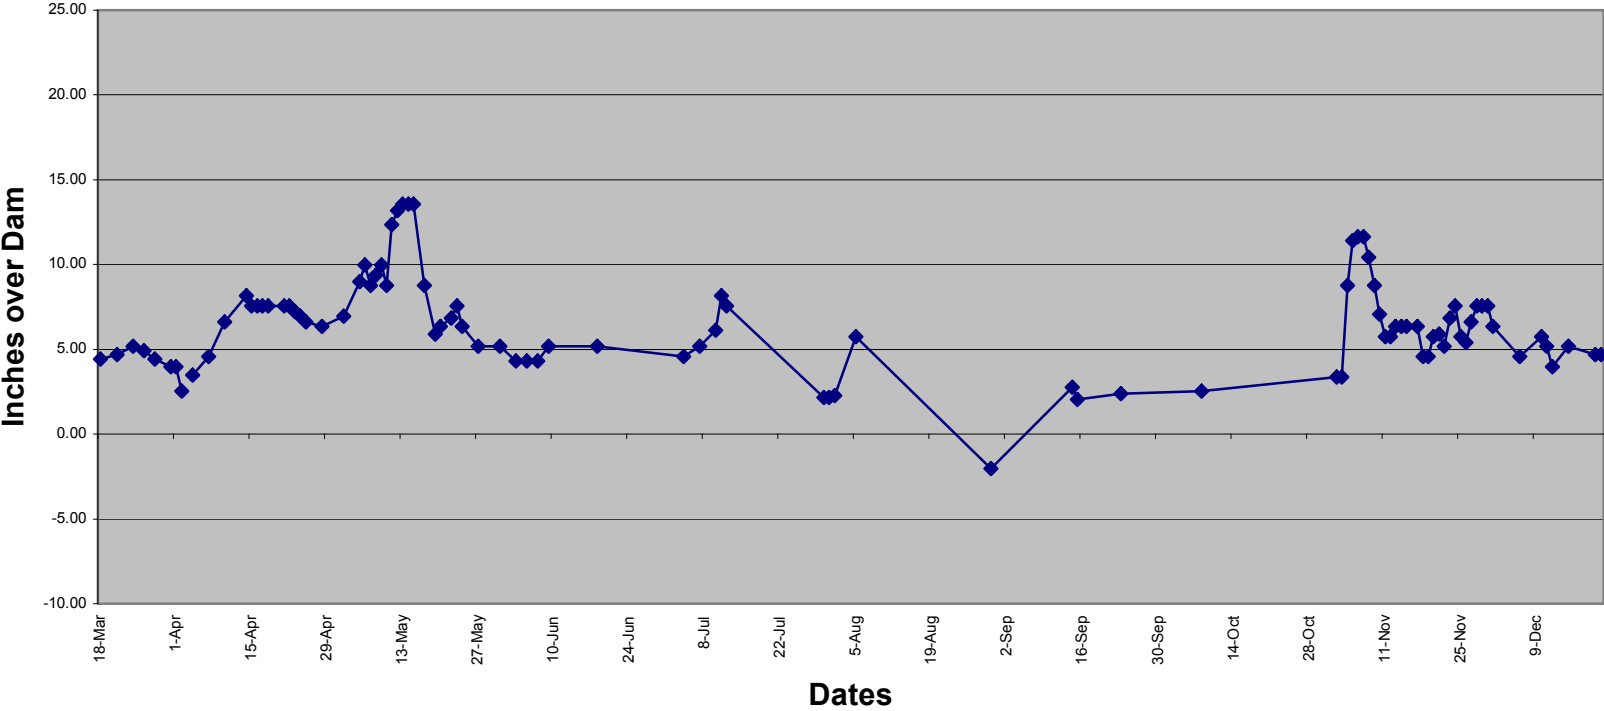

Sheboygan County Marsh Water Levels (covering years 2006 back to 1984)

Sheboygan Marsh Water Levels - 2006

Sheboygan Marsh Water Levels - 2005

Sheboygan Marsh Water Levels - 2004

Sheboygan Marsh Water Levels - 2003

Sheboygan Marsh Water Levels - 2002

SHEBOYGAN MARSH WATER LEVELS, 2001

SHEBOYGAN MARSH WATER LEVELS, 2000

SHEBOYGAN MARSH WATER LEVELS, 1999

SHEBOYGAN MARSH WATER LEVELS, 1998

Sheboygan Marsh Water Levels - 1997

Sheboygan Marsh Water Levels - 1996

SHEBOYGAN MARSH WATER LEVELS, 1995

Sheboygan Marsh Water Levels - 1994

Sheboygan Marsh Water Levels - 1993

SHEBOYGAN MARSH WATER LEVELS, 1992

Sheboygan Marsh Water Levels - 1991

Sheboygan Marsh Water Levels - 1990

SHEBOYGAN MARSH WATER LEVELS, 1989

Sheboygan Marsh Water Levels - 1988

Sheboygan Marsh Water Levels - 1987

Sheboygan Marsh Water Levels - 1986

SHEBOYGAN MARSH WATER LEVELS, 1985