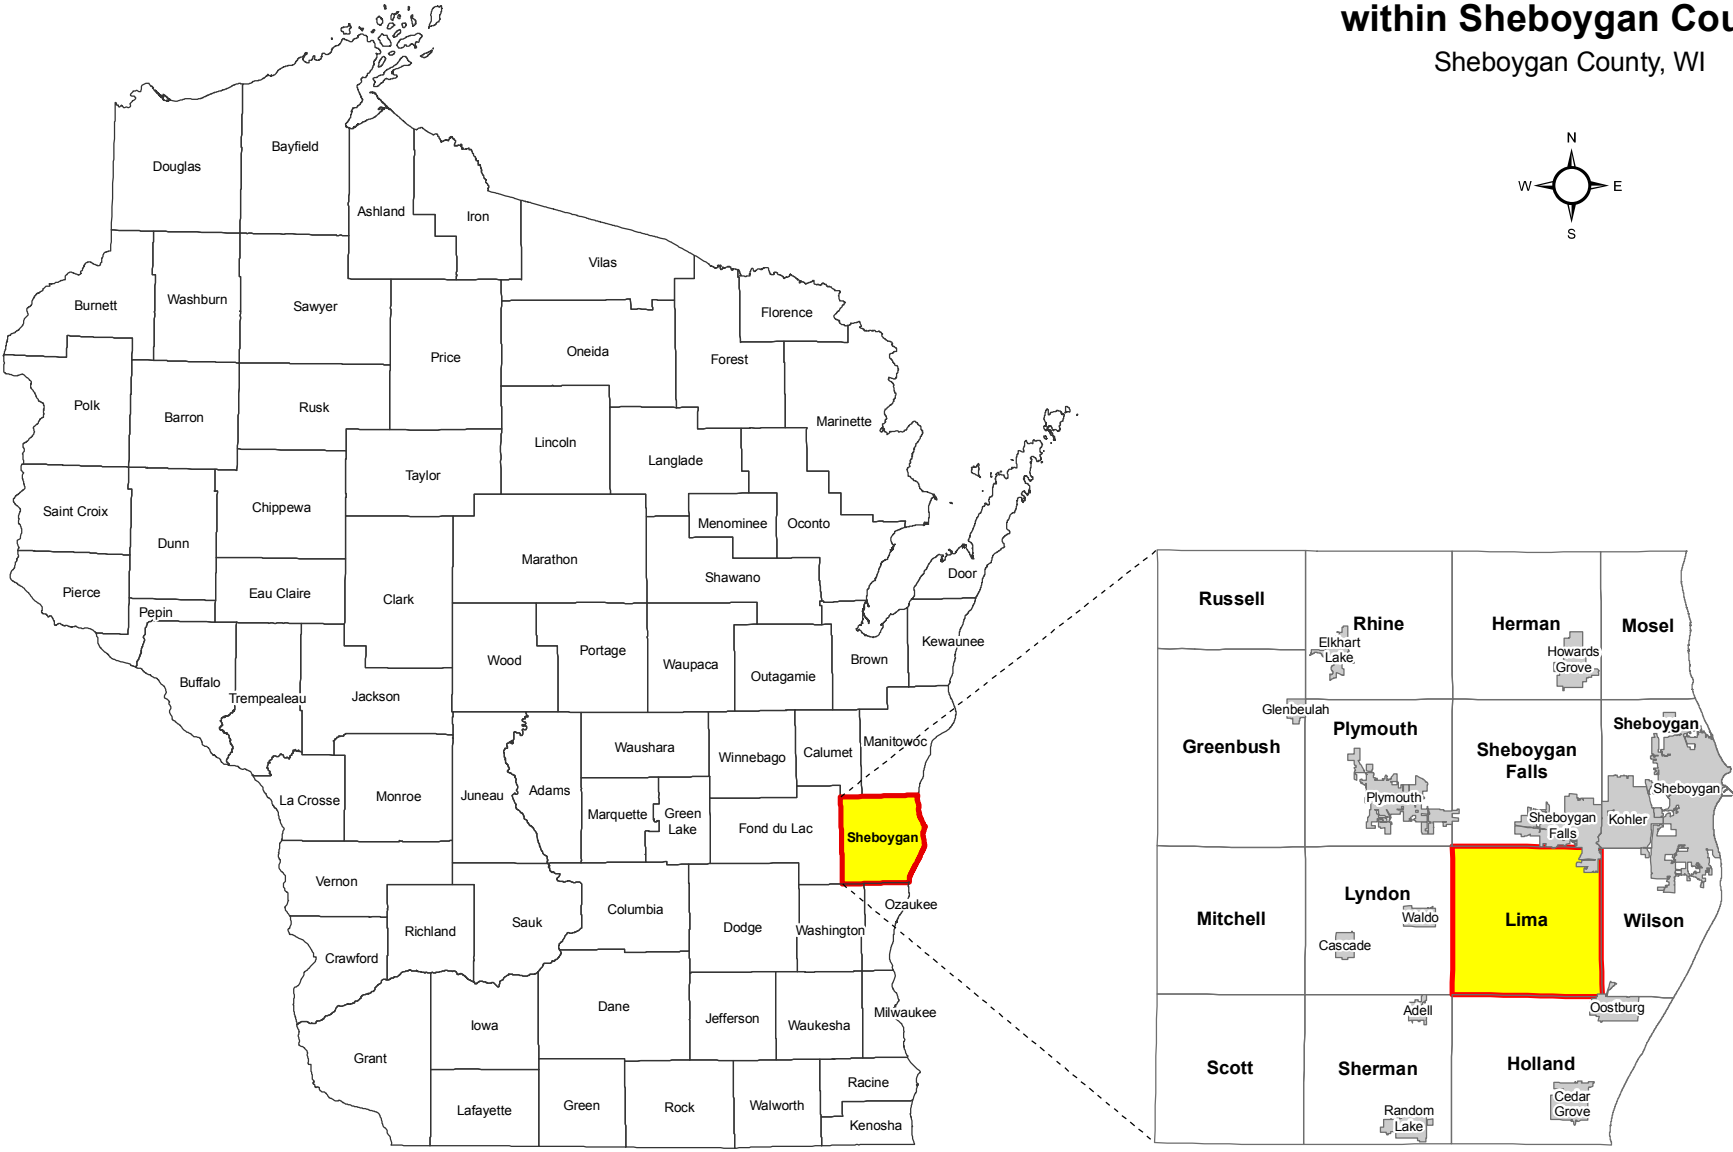

**Figure 1.1**  
**General Location of the Town of Lima**  
**within Sheboygan County**  
 Sheboygan County, WI

# Figure 1.2 Project Area Town of Lima

Sheboygan County, WI

### Legend

-  City of Sheboygan Falls
-  Village of Kohler
-  Parcels
-  State Highway
-  County Road
-  Town / Local Road
-  Private Road
-  Bridges
-  Dams
-  Railroads
-  Rivers, Streams
-  Road / Bridge
-  Section Lines
-  Lakes