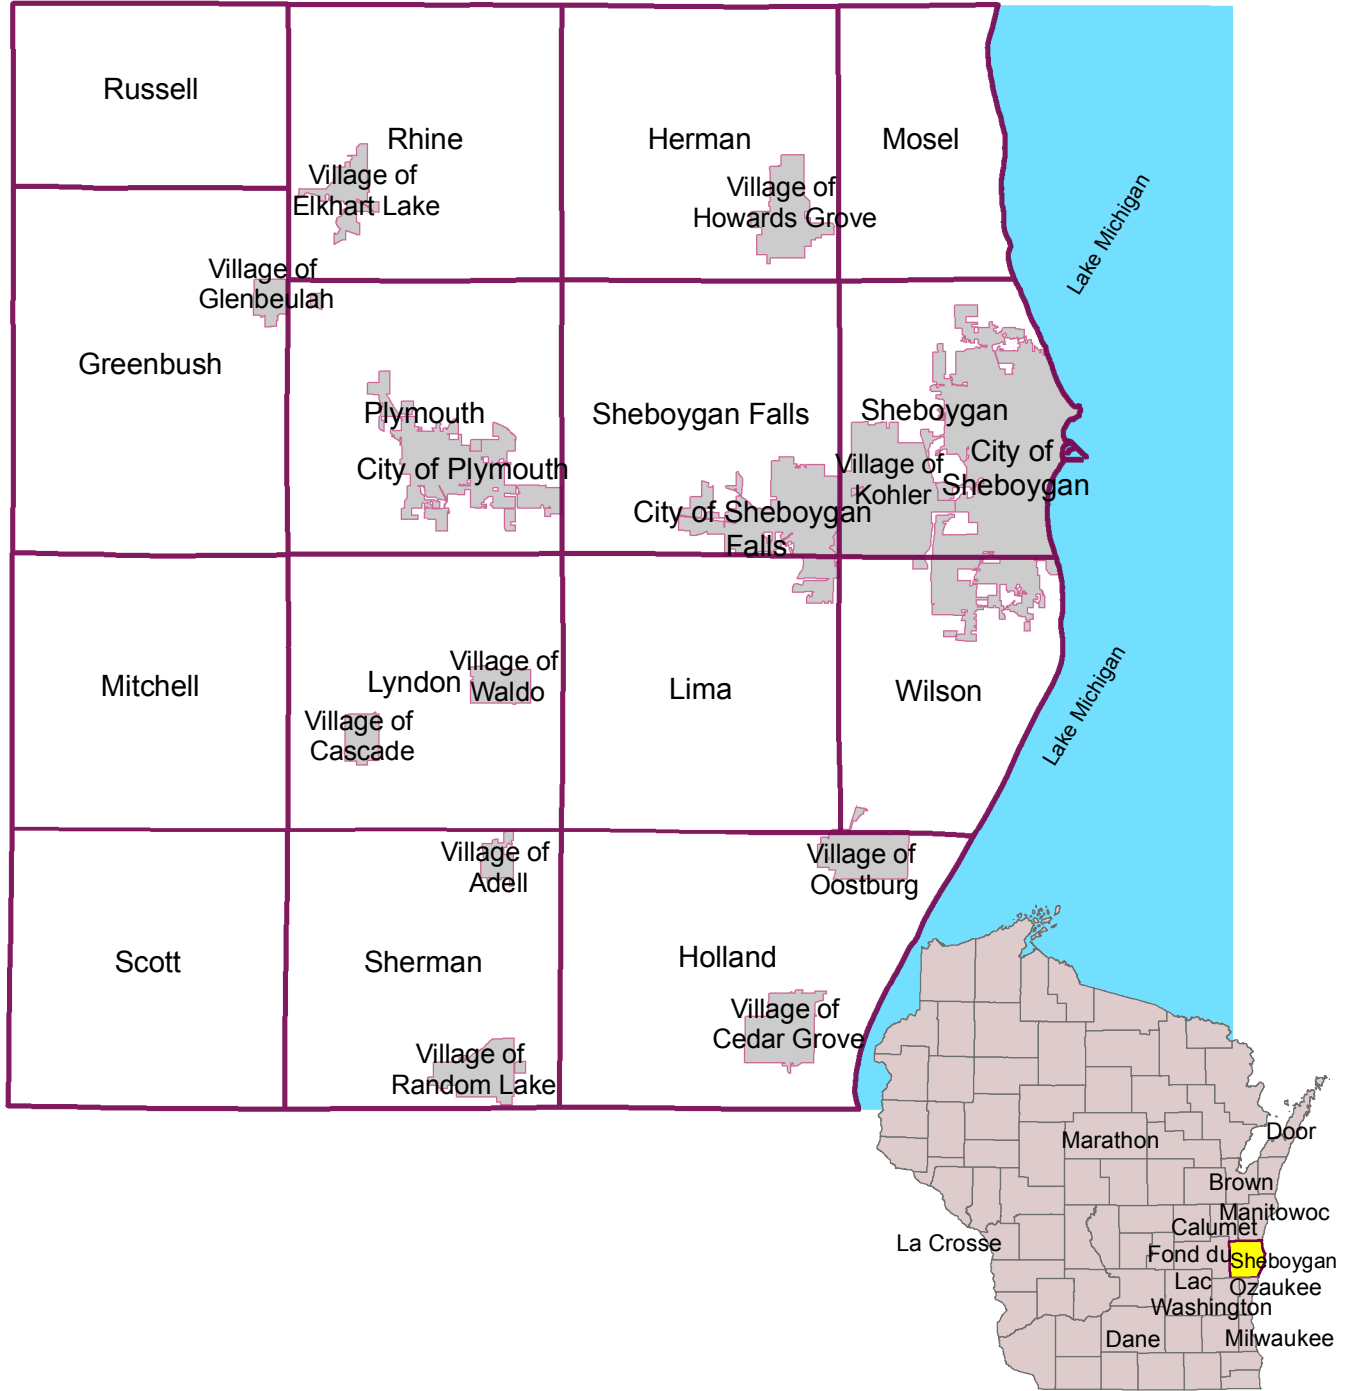

# Sheboygan County Location

## Sheboygan County, Wisconsin

Map  
1-1

### Legend

- Sheboygan County
- Corporation Limits
- Town Borders
- Lake Michigan

Source: Sheboygan County Planning, 2008