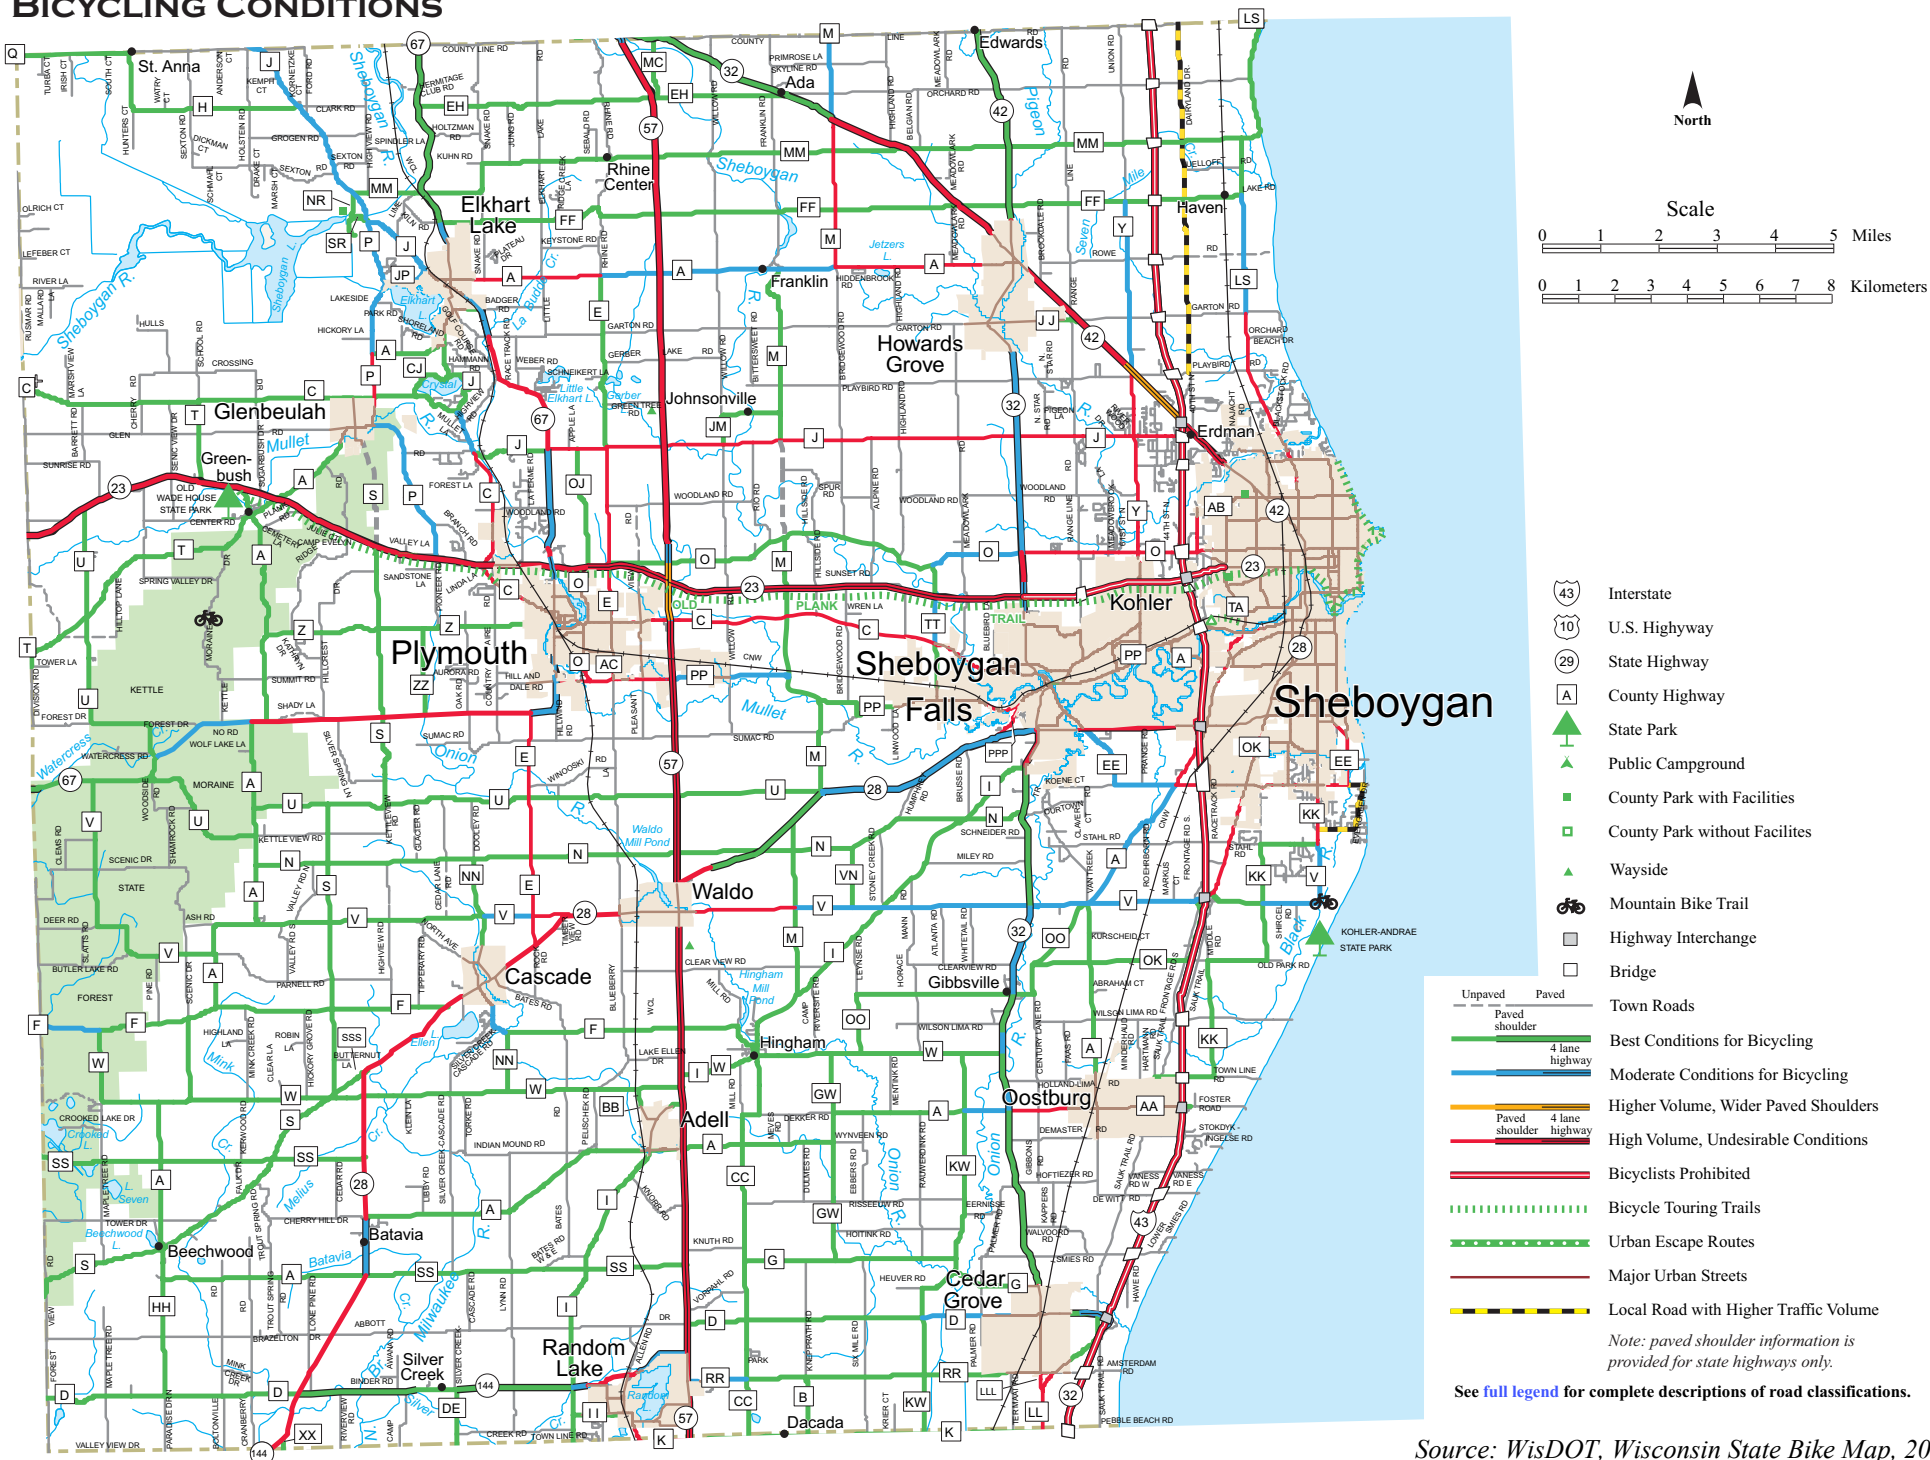

Appendix 9: Sheboygan County Bicycling Conditions

SHEBOYGAN COUNTY BICYCLING CONDITIONS

Source: WisDOT, Wisconsin State Bike Map, 2005.