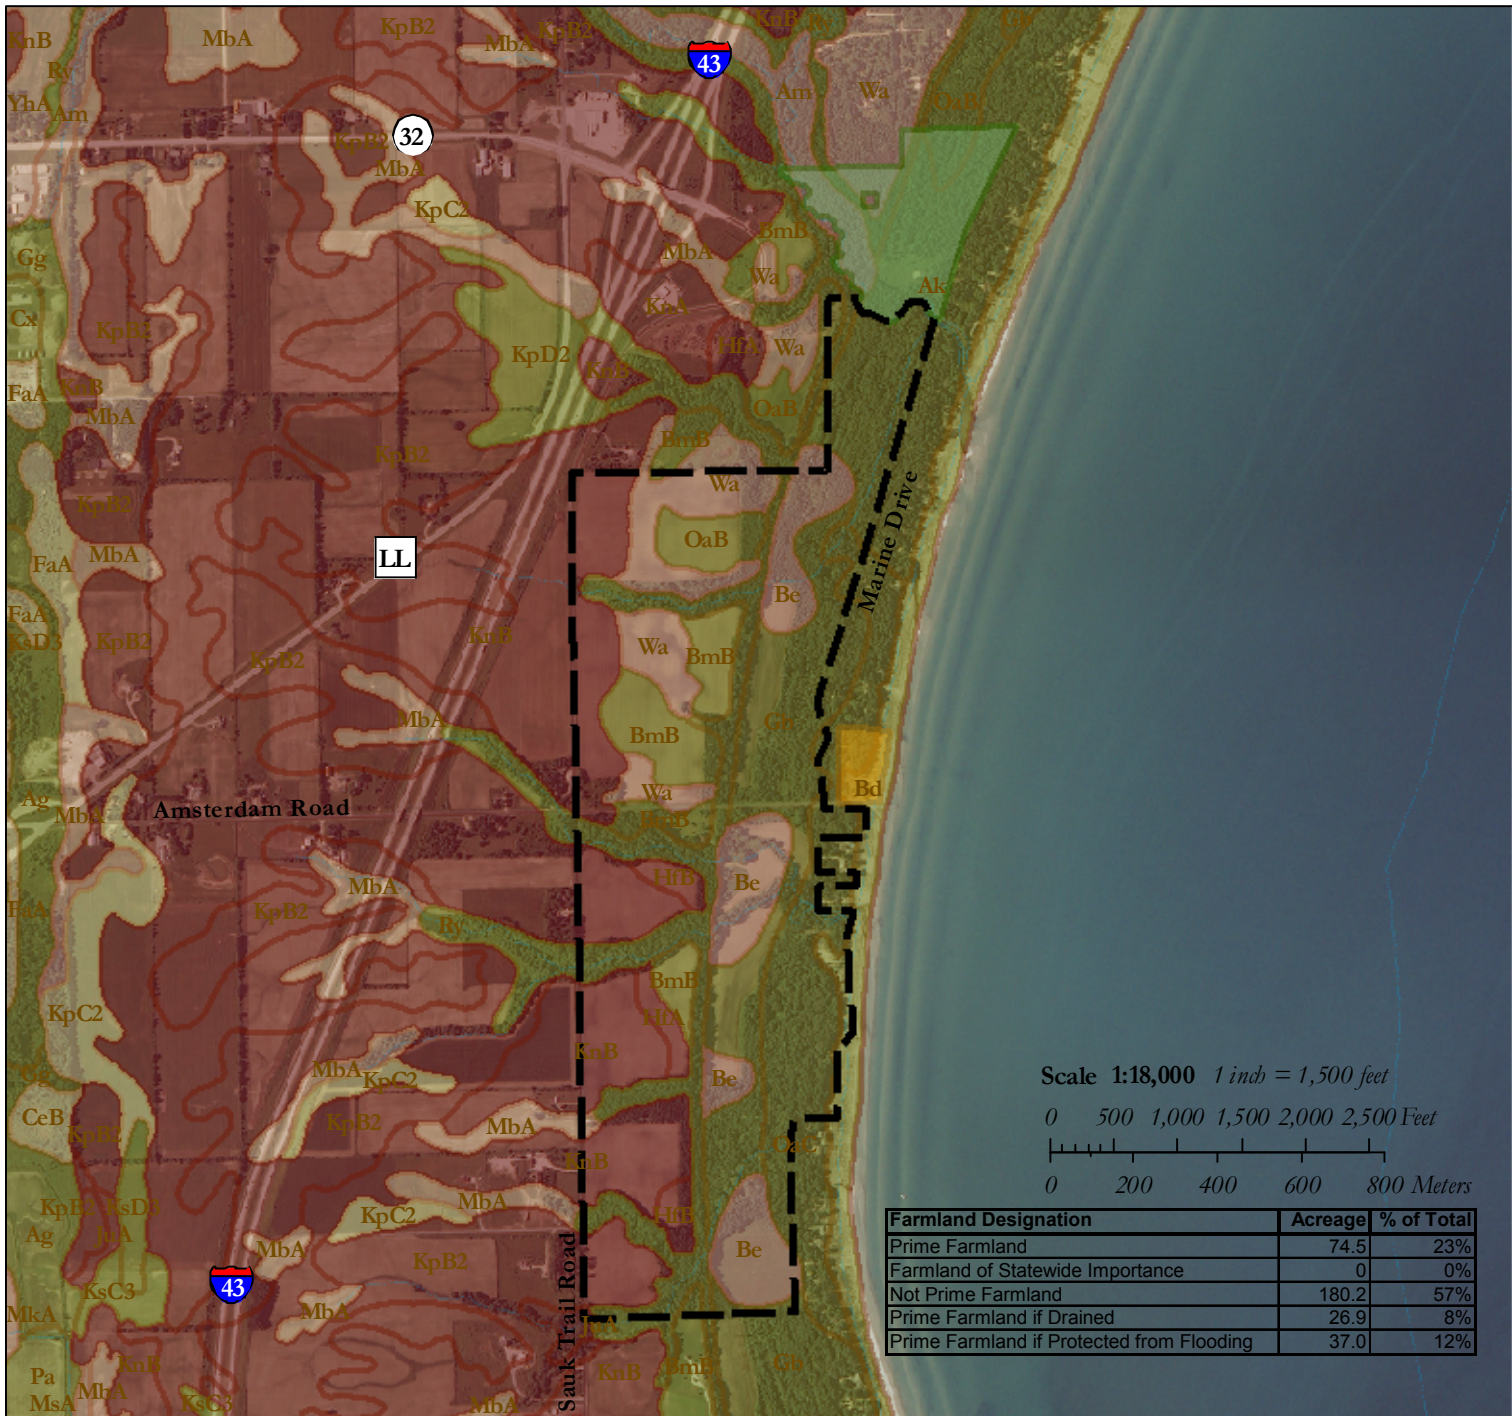

# Amsterdam LLC Property Soil Map

## 2008 NAIP Aerial Photo

**Note:**  
 The data shown on this map have been obtained from various sources, and are of varying age, reliability, and resolution. This map is not intended to be used for navigation, nor is this map an authoritative source of information about legal land ownership or public access. Users of this map should confirm the ownership of land through other means in order to avoid trespassing. No warranty, expressed or implied, is made regarding accuracy, applicability for a particular use, completeness, or legality of the information depicted on this map.

- Legend:**  
**Town of Holland**  
**T.13N R.23E. S.30 & 31**
- Amsterdam LLC Property approx. 318.6 acres
  - Amsterdam Park 4.9 acres
  - State of Wisconsin - DNR 33.1 acres
- USDA NRCS Soils**
- Prime Farmland
  - Farmland of Statewide Imp.
  - Not Prime Farmland
  - Prime Farmland if Drained
  - Prime Farmland if Protected
  - Soil Type