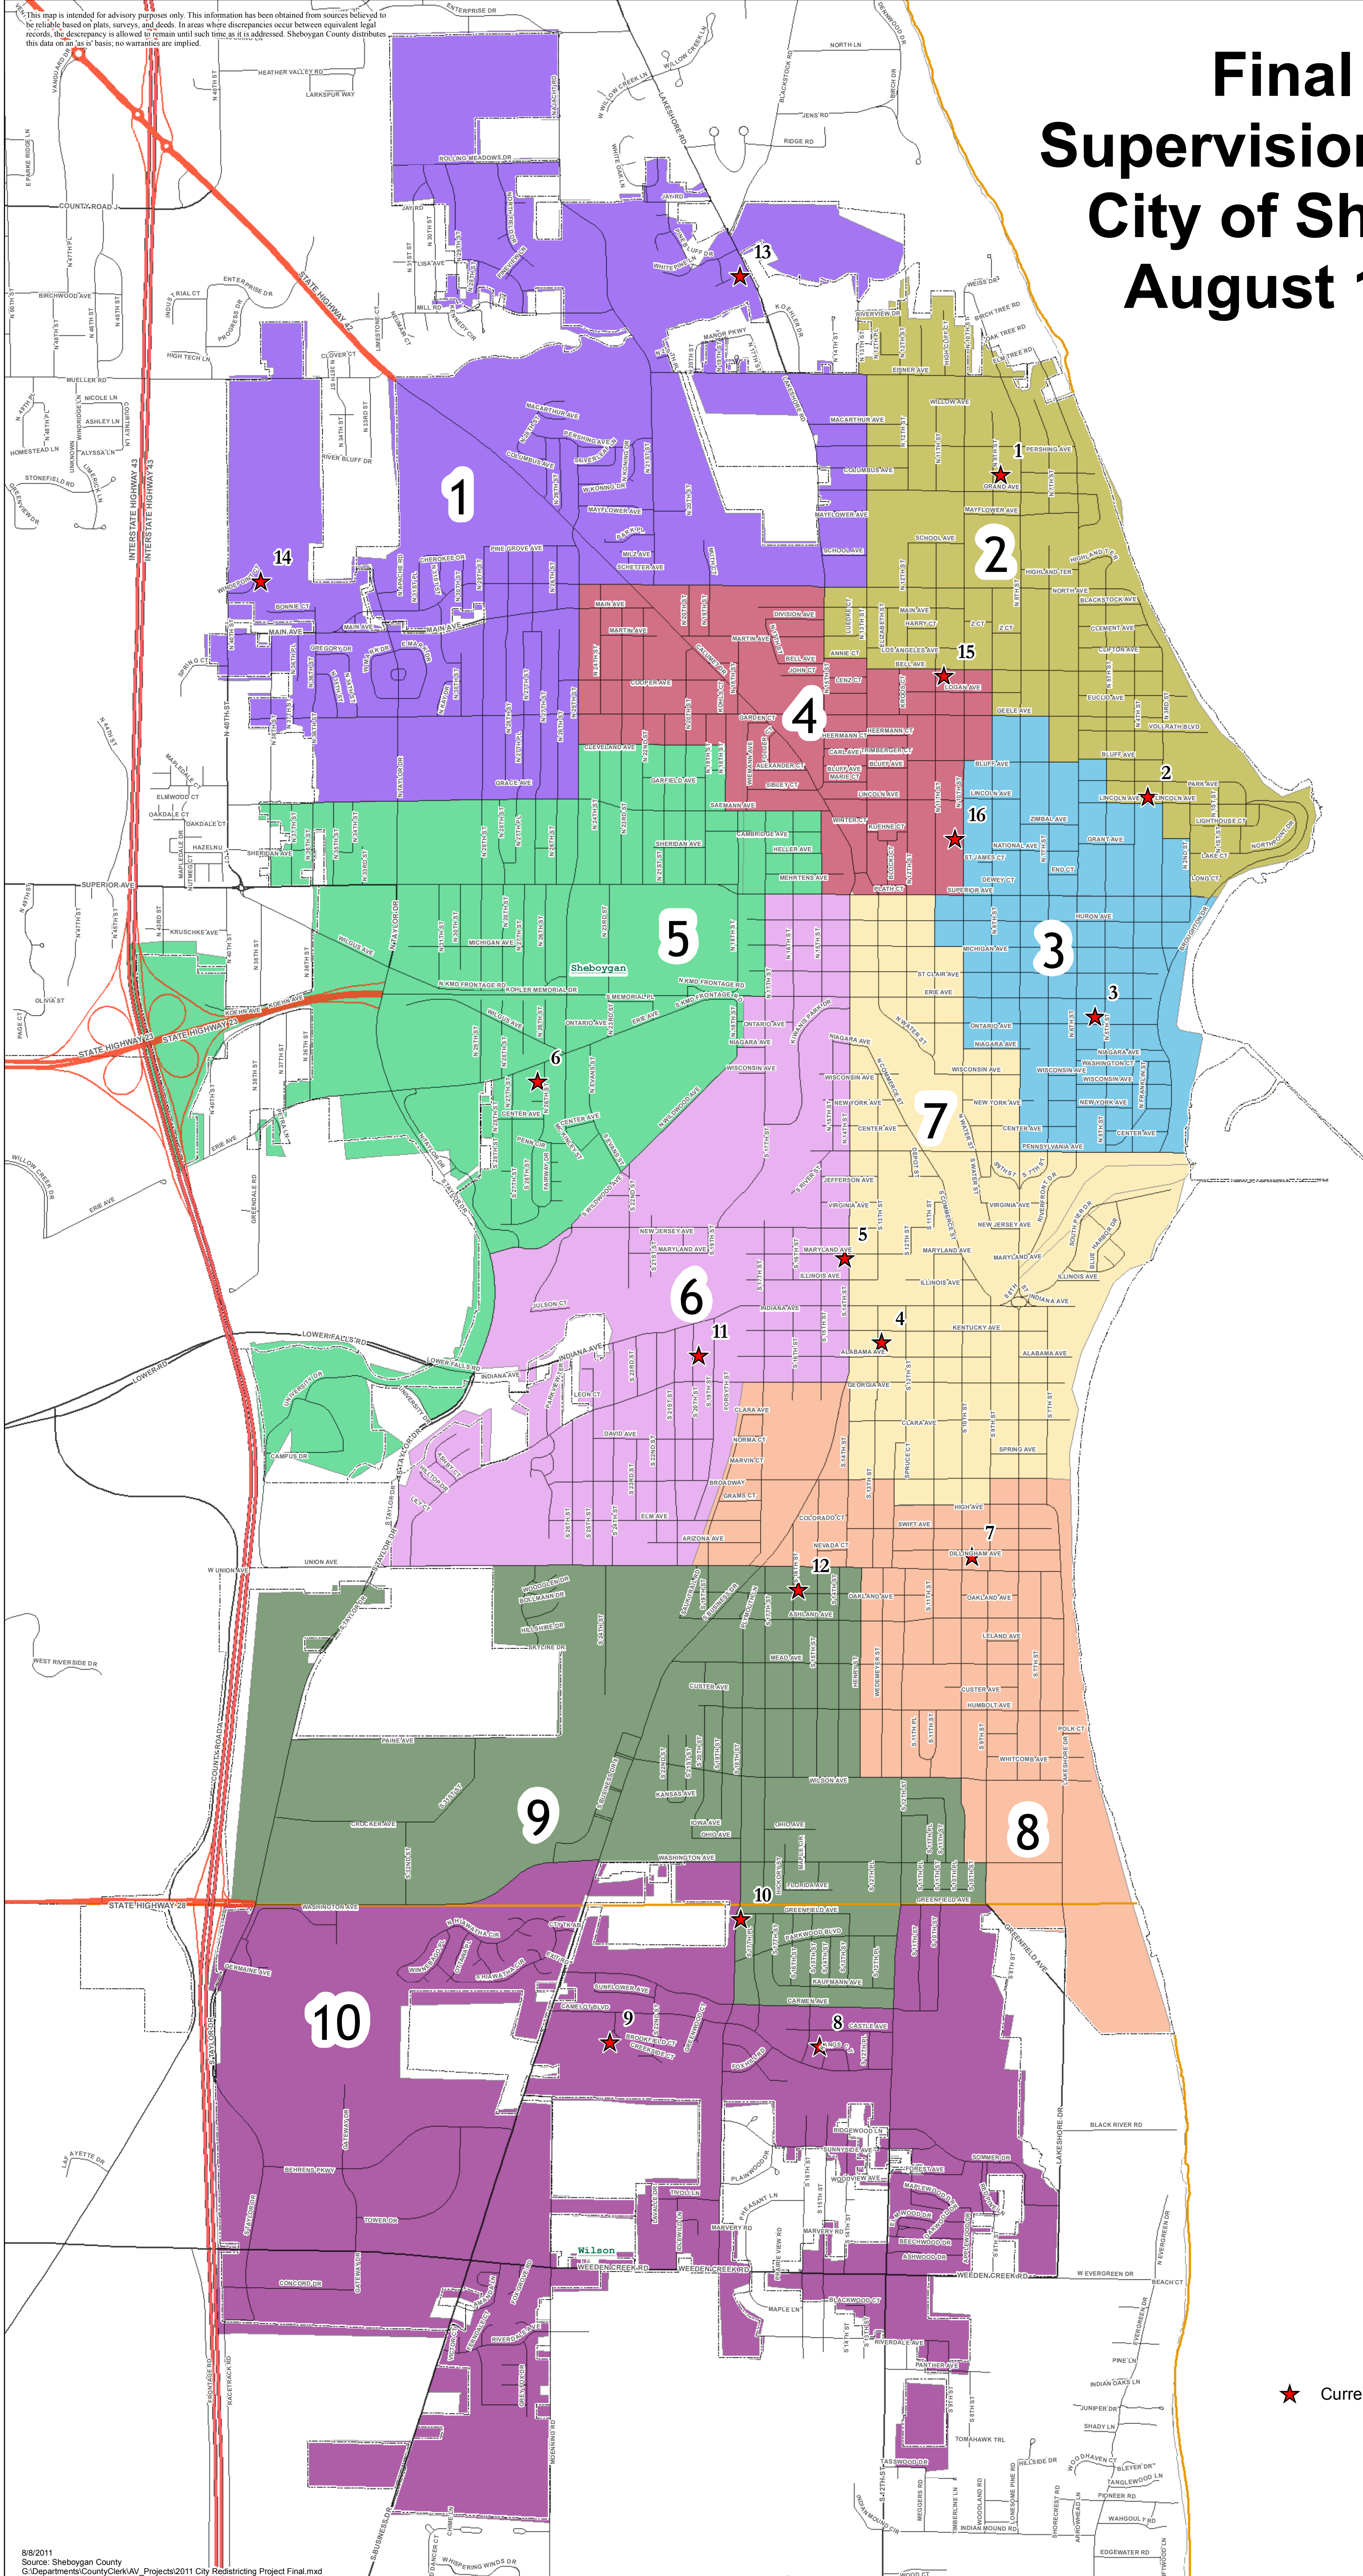

Final Plan Supervisory Districts City of Sheboygan August 16, 2011

★ Current County Board Members